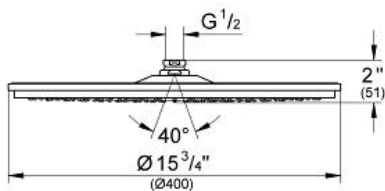

RAINSHOWER COSMOPOLITAN
400
Shower Head 1 Spray
MODEL # 28783000

Pure Freude
an Wasser

Product Description:
RAINSHOWER COSMOPOLITAN 400
Shower Head 1 Spray

Standard Specification:

- Normal (wide) spray **starting at 7 psi** flow pressure
- 252 spray nozzles
- Brass
- 20° swivel ball joint ($\pm 20^\circ$)
- 1/2" NPT Female Threads
- **GROHE StarLight** chrome finish
- **SpeedClean** anti-lime system
- Suitable for instantaneous heater
- Max Flow Rate 2.5 gpm at 80 psi (9.5 L/min)
- This shower head should only be used in conjunction with shower arm 28 983 or 28 492