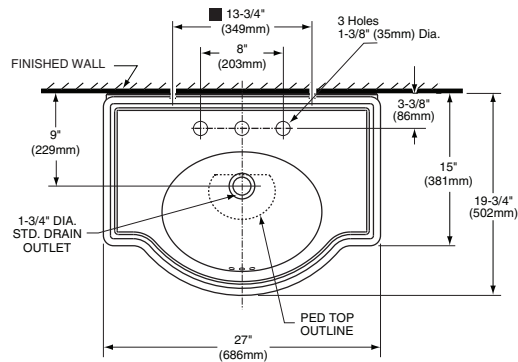

RETROSPECT COLLECTION® PEDESTAL SINK

- Authentically styled rectangle pedestal
- Made from fine fireclay
- Generous deck area for toiletries
- Front overflow
- Supplied with mounting kit
- Right Height™ for greater comfort
- **Part of design matched Retrospect Collection®**

☐ **0282.800** Faucet holes on 8" (203mm) centers

Nominal Dimensions:

27" x 19-3/4" x 36"
(686 x 502 x 914mm)

Separate Components:

☐ **0282.008** Pedestal top 8" (203mm) centers

☐ **0066.000** Pedestal only

Bowl sizes:

15-1/2" (394mm) wide
12" (305mm) front to back
6-1/8" (156mm) deep

Compliance Certifications -

Meets or Exceeds the Following Specifications:

- ASME A112.19.9M for Non-Vitreous Ceramic Fixtures
- CAN/CSA B45 Series

To Be Specified:

- ☐ Color: White only
- ☐ Recommended Faucet: 2373.701
- ☐ Faucet Finish:
- ☐ Supplies:
- ☐ 1-1/4" Trap:

NOTES:

* DIMENSIONS SHOWN FOR LOCATION OF SUPPLIES AND "P" TRAP ARE SUGGESTED.

▼ PEDESTAL ANCHORING SCREWS NOT INCLUDED.

■ SUITABLE FOR REINFORCEMENT ONLY. ACTUAL DIMENSIONS MUST BE TAKEN FROM FIXTURE.

FITTINGS NOT INCLUDED AND MUST BE ORDERED SEPARATELY. PROVIDE SUITABLE REINFORCEMENT FOR ALL WALL SUPPORTS. INSTALLATION INSTRUCTIONS SUPPLIED WITH LAVATORY.

IMPORTANT: Dimensions of fixtures are nominal and may vary within the range of tolerances established by ANSI Standard A112.19.9. These measurements are subject to change or cancellation. No responsibility is assumed for use of superseded or voided pages.