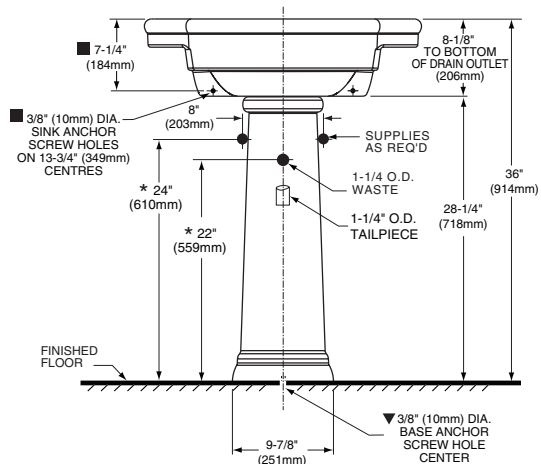

RETROSPECT COLLECTION® PEDESTAL SINK

- Authentically styled rectangle pedestal
- Made from fine fireclay
- Generous deck area for toiletries
- Front overflow
- Supplied with mounting kit
- Right Height™ for greater comfort
- **Part of design matched Retrospect Collection®**

☐ **0282.800** Faucet holes on 8" (203mm) centers

Nominal Dimensions:

27" x 19-3/4" x 36"
(686 x 502 x 914mm)

Separate Components:

☐ **0282.008** Pedestal top 8" (203mm) centers

☐ **0066.000** Pedestal only

Bowl sizes:

15-1/2" (394mm) wide
12" (305mm) front to back
6-1/8" (156mm) deep

Compliance Certifications -

Meets or Exceeds the Following Specifications:

- ASME A112.19.9M for Non-Vitreous Ceramic Fixtures
- CAN/CSA B45 Series

To Be Specified:

- ☐ Color: White only
- ☐ Recommended Faucet: 2373.701
- ☐ Faucet Finish:
- ☐ Supplies:
- ☐ 1-1/4" Trap:

NOTES:

* DIMENSIONS SHOWN FOR LOCATION OF SUPPLIES AND "P" TRAP ARE SUGGESTED.

▼ PEDESTAL ANCHORING SCREWS NOT INCLUDED.

■ SUITABLE FOR REINFORCEMENT ONLY. ACTUAL DIMENSIONS MUST BE TAKEN FROM FIXTURE.

FITTINGS NOT INCLUDED AND MUST BE ORDERED SEPARATELY. PROVIDE SUITABLE REINFORCEMENT FOR ALL WALL SUPPORTS. INSTALLATION INSTRUCTIONS SUPPLIED WITH LAVATORY.

IMPORTANT: Dimensions of fixtures are nominal and may vary within the range of tolerances established by ANSI Standard A112.19.9. These measurements are subject to change or cancellation. No responsibility is assumed for use of superseded or voided pages.