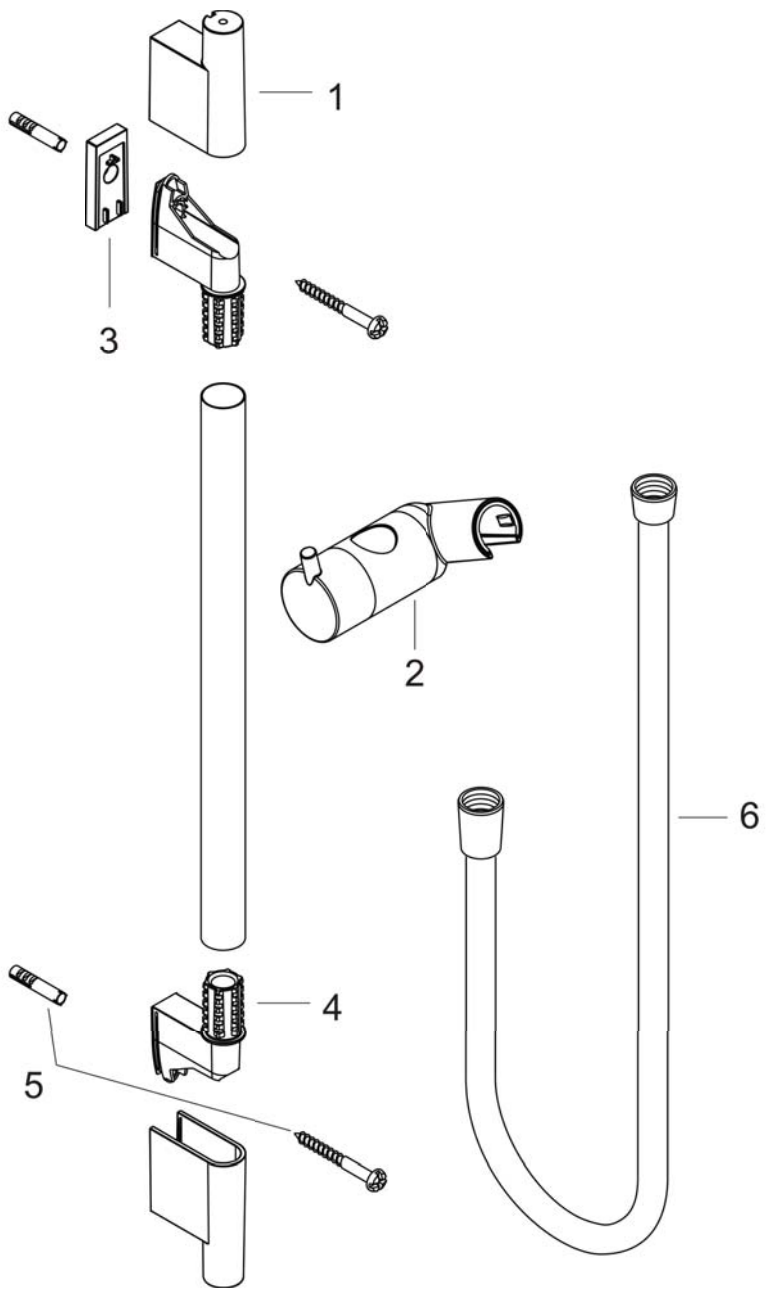

Unica
Wallbar S, 24"
 Finishes : **polished nickel** Part no. : **28632830**

Description

Features

- Brass wallbar
- Angle-adjustable holder pivots left and right, slides easily and locks in place

Item details

Compliance

Product image

Scale drawing

Unica
 Wallbar S, 24"
 Finishes : polished nickel Part no. : 28632830

Exploded drawing

Year of production: >04/05

Unica
Wallbar S, 24"
 Finishes : **polished nickel** Part no. : **28632830**

Spare parts list

Year of production: >04/05

Pos.	Description	Part no.	Price	PU
1	cover	97709XXX	-	-
2	support, assy	97651XXX	-	-
3	tile-matching-disk	97450XXX	-	-
4	wall support	96275XXX	-	-
5	mounting set	96179XXX	-	-
6	shower hose Isiflex'B 1,60 m	28276830	-	1