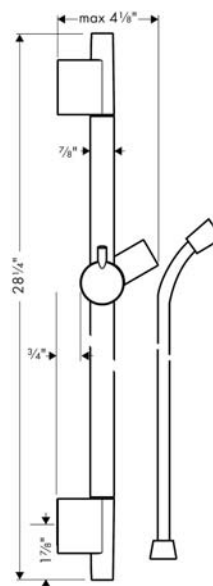

Unica
Wallbar S, 24"
 Finishes : **polished nickel** Part no. : **28632830**

Description

Features

- Brass wallbar
- Angle-adjustable holder pivots left and right, slides easily and locks in place

Item details

Compliance

Product image

Scale drawing

Unica
 Wallbar S, 24"
 Finishes : polished nickel Part no. : 28632830

Exploded drawing

Year of production: >04/05

Unica
Wallbar S, 24"
 Finishes : **polished nickel** Part no. : **28632830**

Spare parts list

Year of production: >04/05

Pos.	Description	Part no.	Price	PU
1	cover	97709XXX	-	-
2	support, assy	97651XXX	-	-
3	tile-matching-disk	97450XXX	-	-
4	wall support	96275XXX	-	-
5	mounting set	96179XXX	-	-
6	shower hose Isiflex'B 1,60 m	28276830	-	1