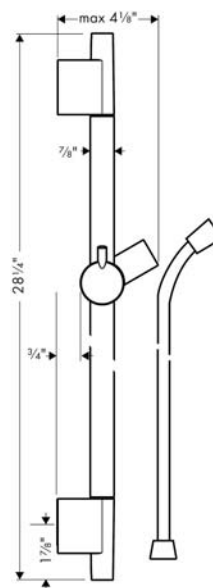

Unica
Wallbar S, 24"
 Finishes : **brushed nickel** Part no. : **28632820**

Description

Features

- Brass wallbar
- Angle-adjustable holder pivots left and right, slides easily and locks in place

Item details

Compliance

Product image

Scale drawing

Unica
Wallbar S, 24"
Finishes : brushed nickel Part no. : 28632820

Exploded drawing

Year of production: 07/05 - 10/13

Unica
Wallbar S, 24"
 Finishes : **brushed nickel** Part no. : **28632820**

Spare parts list

Year of production: **07/05 - 10/13**

Pos.	Description	Part no.	Price	PU
1	cover	97709820	-	1
2	support, assy	97651820	-	1
3	tile-matching-disk	97450820	-	1
4	wall support	96275000	-	1
5	mounting set	96179000	-	1
6	shower hose Isiflex'B 1,60 m	28276XXX	-	-