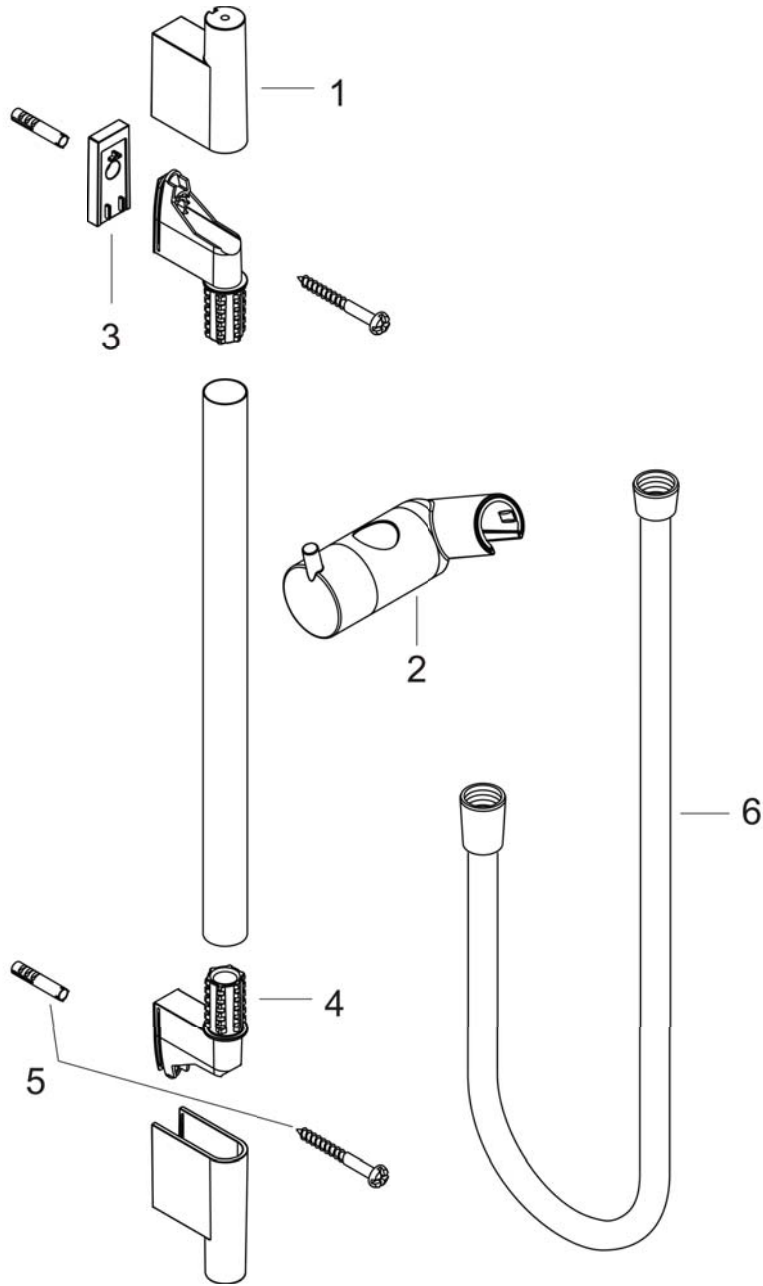

Unica
Wallbar S, 24"
 Finishes : **brushed nickel** Part no. : **28632820**

Description

Features

- Brass wallbar
- Angle-adjustable holder pivots left and right, slides easily and locks in place

Item details

Compliance

Product image

Scale drawing

Unica
Wallbar S, 24"
Finishes : brushed nickel Part no. : 28632820

Exploded drawing

Year of production: 07/05 - 10/13

Unica
Wallbar S, 24"
 Finishes : **brushed nickel** Part no. : **28632820**

Spare parts list

Year of production: **07/05 - 10/13**

Pos.	Description	Part no.	Price	PU
1	cover	97709820	-	1
2	support, assy	97651820	-	1
3	tile-matching-disk	97450820	-	1
4	wall support	96275000	-	1
5	mounting set	96179000	-	1
6	shower hose Isiflex'B 1,60 m	28276XXX	-	-