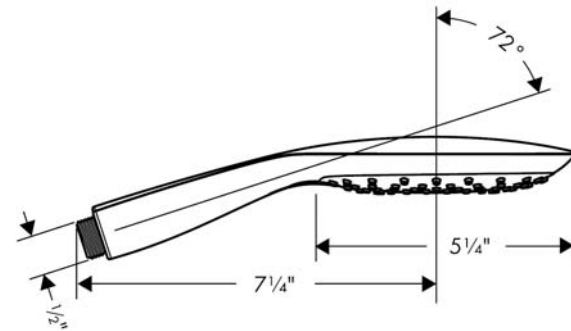

PuraVida
Handshower 150 3-Jet, 2.5 GPM
 Finishes : white/chrome Part no. : 28557401

Description

Features

- Select button for comfortable alternation of spray modes
- 81 no-clog spray channels
- Spray modes: RainAir, Mix, CaresseAir
- Flow: 2.5 GPM (9.5 L/Min)

Item details

Technology

Compliance

Product image

Scale drawing

PuraVida
Handshower 150 3-Jet, 2.5 GPM
Finishes : white/chrome Part no. : 28557401

Exploded drawing

Year of production: >10/09

PuraVida
Handshower 150 3-Jet, 2.5 GPM
 Finishes : **white/chrome** Part no. : **28557401**

Spare parts list

Year of production: >10/09

Pos.	Description	Part no.	Price	PU
1	filter packing	94246000	-	1
a	flow limiter (9 l/min)	98894000	-	1