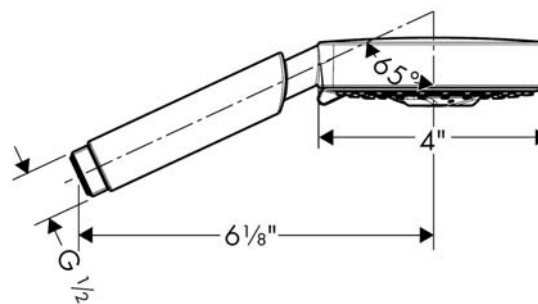

Raindance S
Handshower 100 3-Jet, 2.5 GPM
 Finishes : **chrome** Part no. : **28504001**

Description

Features

- 65 no-clog spray channels
- Spray modes: RainAir, BalanceAir, Whirl
- Flow: 2.5 GPM (9.5 L/Min)

Item details

Technology

Design awards

Compliance

Product image

Scale drawing

Raindance S
Handshower 100 3-Jet, 2.5 GPM
Finishes : chrome Part no. : 28504001

Exploded drawing

Year of production: >07/06

Raindance S
Handshower 100 3-Jet, 2.5 GPM
 Finishes : **chrome** Part no. : **28504001**

Spare parts list

Year of production: >07/06

Pos.	Description	Part no.	Price	PU
1	filter packing	94246000	-	1