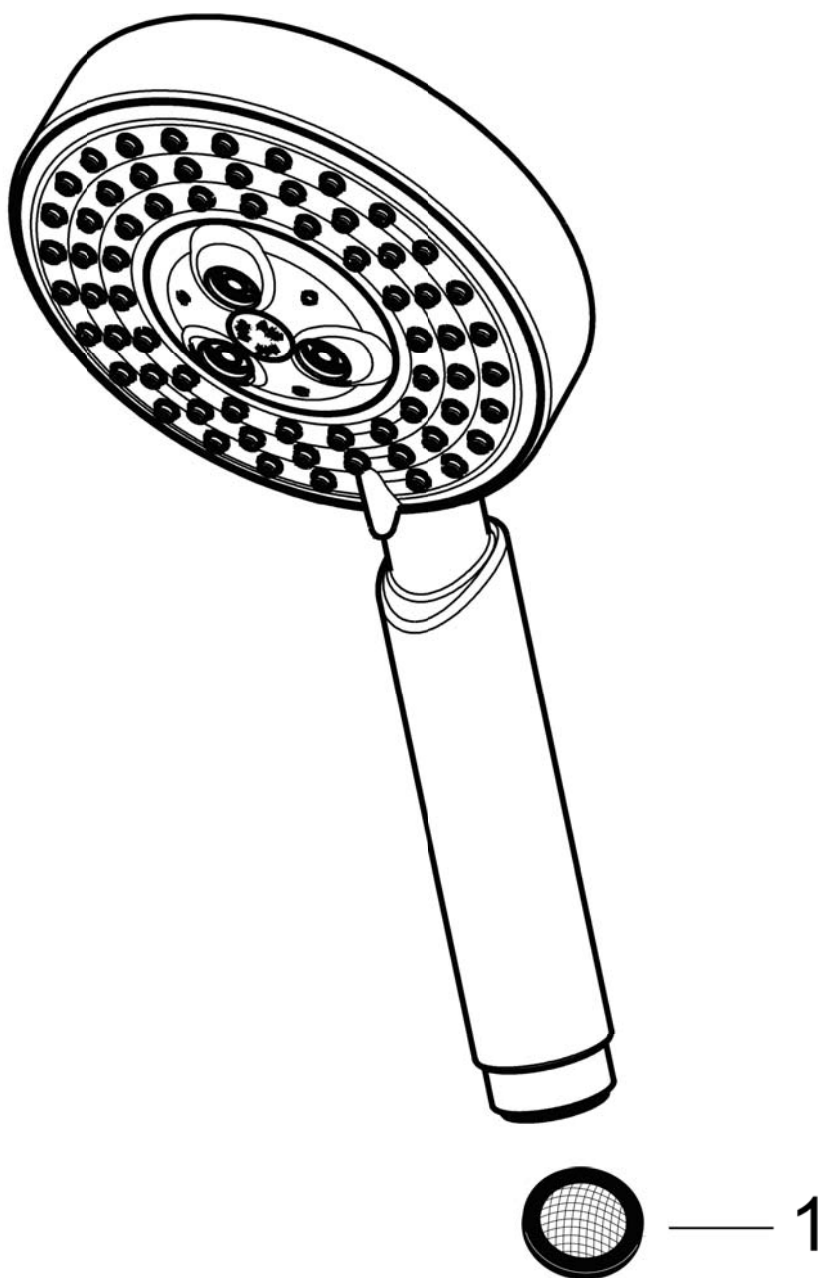

Raindance S
Handshower 100 3-Jet, 2.5 GPM
 Finishes : **chrome** Part no. : **28504001**

Description

Features

- 65 no-clog spray channels
- Spray modes: RainAir, BalanceAir, Whirl
- Flow: 2.5 GPM (9.5 L/Min)

Item details

Technology

Design awards

Compliance

Product image

Scale drawing

Raindance S
Handshower 100 3-Jet, 2.5 GPM
Finishes : chrome Part no. : 28504001

Exploded drawing

Year of production: >07/06

Raindance S
Handshower 100 3-Jet, 2.5 GPM
 Finishes : **chrome** Part no. : **28504001**

Spare parts list

Year of production: >07/06

Pos.	Description	Part no.	Price	PU
1	filter packing	94246000	-	1