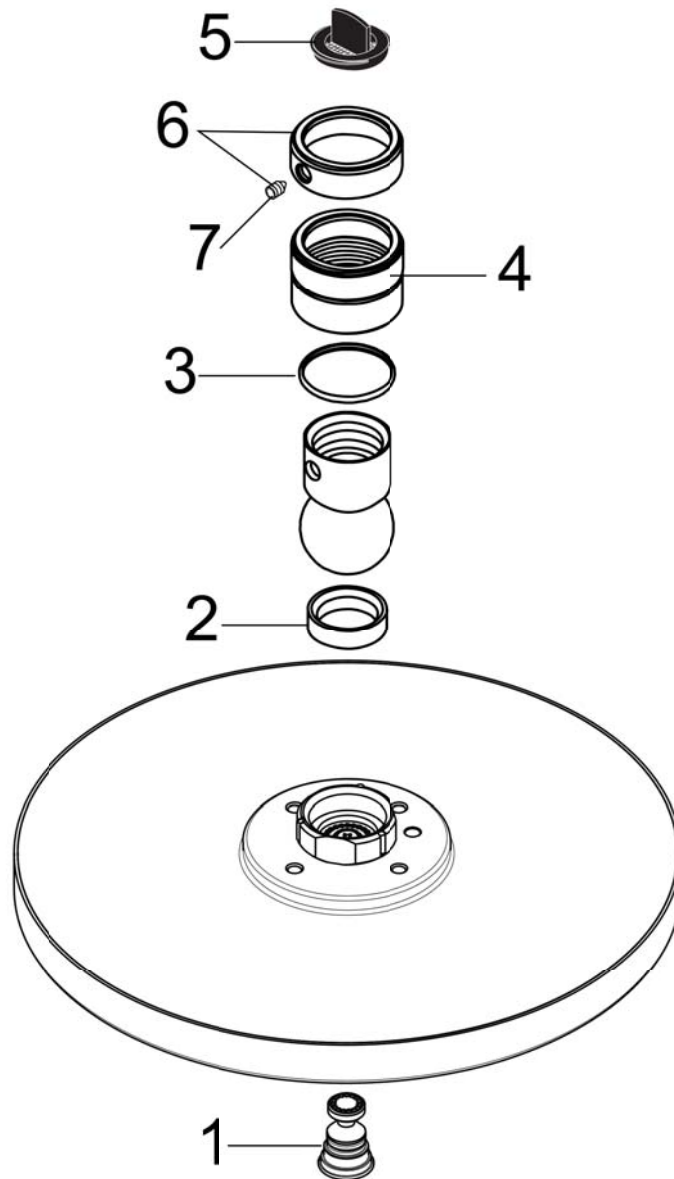

AXOR Starck
AXOR Downpour 240 AIR 1-Jet Showerhead, 2.5 GPM
 Finishes : brushed nickel Part no. : 28494821

Description

Features

- 180 no-clog spray channels
- Spray modes: RainAir
- Flow: 2.5 GPM (9.5 L/Min)
- Fully-finished matching spray face

Item details

Technology

Compliance

Product image

Scale drawing

AXOR Starck
AXOR Downpour 240 AIR 1-Jet Showerhead, 2.5 GPM
Finishes : brushed nickel Part no. : 28494821

Exploded drawing

Year of production: >04/05

AXOR Starck
AXOR Downpour 240 AIR 1-Jet Showerhead, 2.5 GPM
 Finishes : **brushed nickel** Part no. : **28494821**

Spare parts list

Year of production: >04/05

Pos.	Description	Part no.	Price	PU
1	air jet (Eco)	95795820	-	1
2	seal	97606000	-	1
3	lever collar	97536000	-	1
4	nut	97958820	-	1
5	filter packing	88649000	-	1
6	lock washer	98942000	-	1
7	hollow set screw M4x6	97767000	-	1