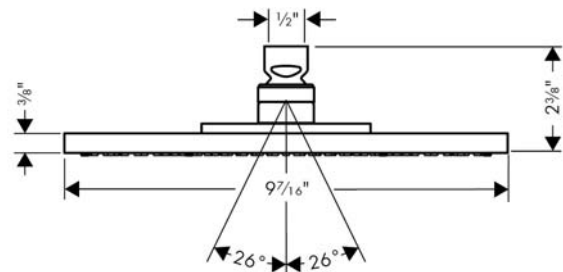

AXOR Starck
AXOR Downpour 240 AIR 1-Jet Showerhead, 2.5 GPM
 Finishes : brushed nickel Part no. : 28494821

Description

Features

- 180 no-clog spray channels
- Spray modes: RainAir
- Flow: 2.5 GPM (9.5 L/Min)
- Fully-finished matching spray face

Item details

Technology

Compliance

Product image

Scale drawing

AXOR Starck
AXOR Downpour 240 AIR 1-Jet Showerhead, 2.5 GPM
Finishes : brushed nickel Part no. : 28494821

Exploded drawing

Year of production: >04/05

AXOR Starck
AXOR Downpour 240 AIR 1-Jet Showerhead, 2.5 GPM
 Finishes : **brushed nickel** Part no. : **28494821**

Spare parts list

Year of production: >04/05

Pos.	Description	Part no.	Price	PU
1	air jet (Eco)	95795820	-	1
2	seal	97606000	-	1
3	lever collar	97536000	-	1
4	nut	97958820	-	1
5	filter packing	88649000	-	1
6	lock washer	98942000	-	1
7	hollow set screw M4x6	97767000	-	1