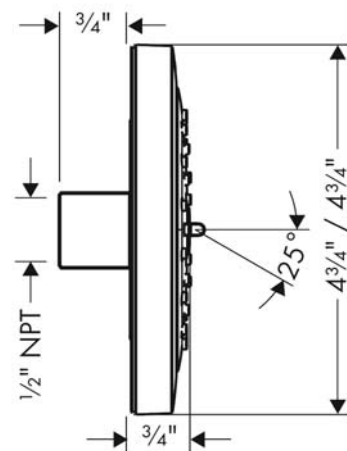

PuraVida
Bodyspray 100
 Finishes : white/chrome Part no. : **28430401**

Description

Features

- 360° spray adjustable
- Continuous spray mode adjustment
- Flow: 2.5 GPM (9.5 L/Min)
- 1/2" NPT
- material: Plastic

Item details

Technology

Compliance

Product image

Scale drawing

PuraVida
Bodyspray 100
Finishes : white/chrome Part no. : 28430401

Exploded drawing

Year of production: >09/09

PuraVida
Bodyspray 100
 Finishes : **white/chrome** Part no. : **28430401**

Spare parts list

Year of production: >09/09

Pos.	Description	Part no.	Price	PU
1	plug with service tool	95484000	-	1