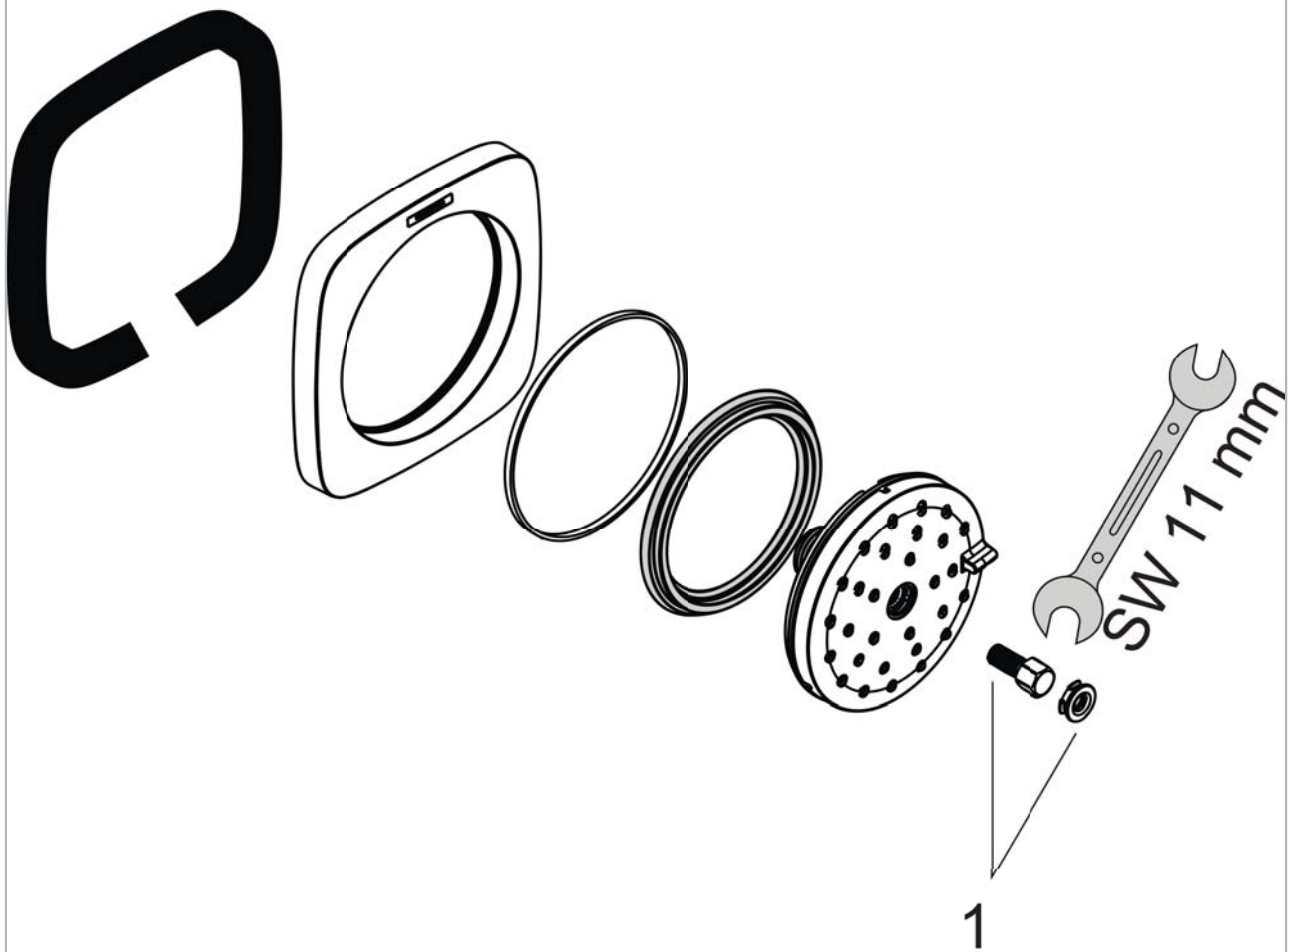

PuraVida
Bodyspray 100
 Finishes : white/chrome Part no. : **28430401**

Description

Features

- 360° spray adjustable
- Continuous spray mode adjustment
- Flow: 2.5 GPM (9.5 L/Min)
- 1/2" NPT
- material: Plastic

Item details

Technology

Compliance

Product image

Scale drawing

PuraVida
Bodyspray 100
Finishes : white/chrome Part no. : 28430401

Exploded drawing

Year of production: >09/09

PuraVida
Bodyspray 100
 Finishes : **white/chrome** Part no. : **28430401**

Spare parts list

Year of production: >09/09

Pos.	Description	Part no.	Price	PU
1	plug with service tool	95484000	-	1