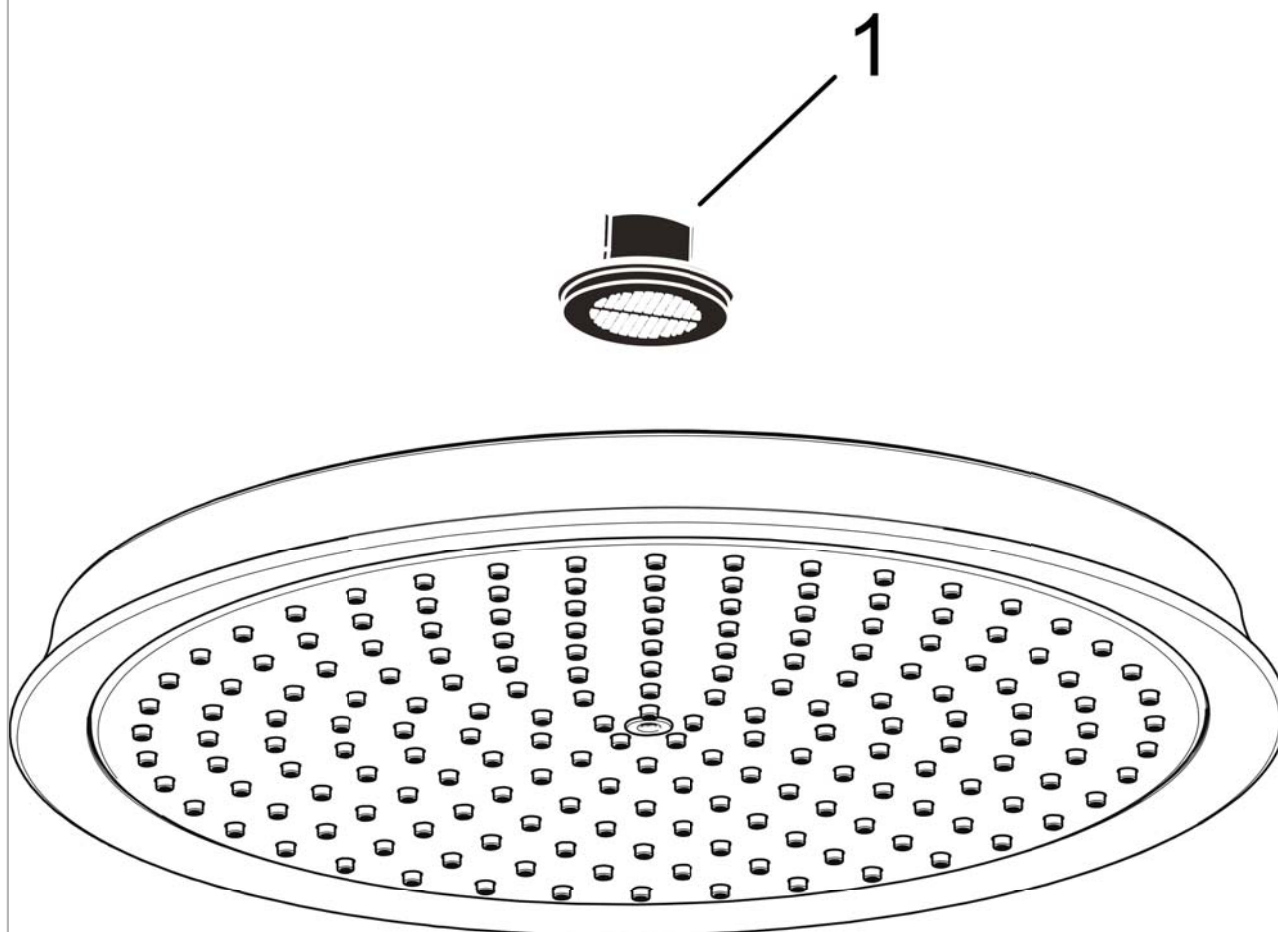

**Raindance Classic**  
**Showerhead 240 1-Jet, 2.5 GPM**  
 Finishes : **brushed nickel** Part no. : **28427821**

**Description**

**Features**

- 180 no-clog spray channels
- Spray modes: RainAir
- Flow: 2.5 GPM (9.5 L/Min)
- Fully-finished matching spray face
- Spray face removable for cleaning

**Item details**

**Technology**

**Compliance**

**Product image**

**Scale drawing**

Raindance Classic  
Showerhead 240 1-Jet, 2.5 GPM  
Finishes : brushed nickel Part no. : 28427821

Exploded drawing

Year of production: >06/09

**Raindance Classic**  
**Showerhead 240 1-Jet, 2.5 GPM**  
 Finishes : **brushed nickel**    Part no. : **28427821**

**Spare parts list**

Year of production: >06/09

Pos.	Description	Part no.	Price	PU
1	filter packing	88649000	-	1