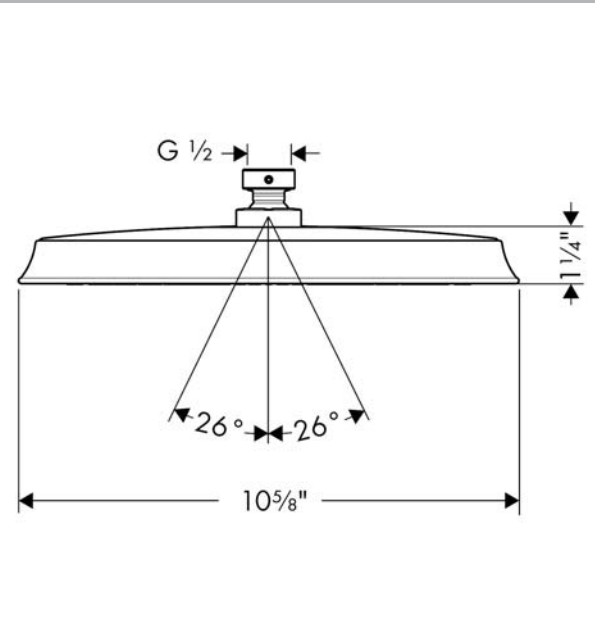

**Raindance Classic**  
**Showerhead 240 1-Jet, 2.5 GPM**  
 Finishes : **brushed nickel** Part no. : **28427821**

**Description**

**Features**

- 180 no-clog spray channels
- Spray modes: RainAir
- Flow: 2.5 GPM (9.5 L/Min)
- Fully-finished matching spray face
- Spray face removable for cleaning

**Item details**

**Technology**

**Compliance**

**Product image**

**Scale drawing**

Raindance Classic  
Showerhead 240 1-Jet, 2.5 GPM  
Finishes : brushed nickel Part no. : 28427821

Exploded drawing

Year of production: >06/09

**Raindance Classic**  
**Showerhead 240 1-Jet, 2.5 GPM**  
 Finishes : **brushed nickel**    Part no. : **28427821**

**Spare parts list**

Year of production: >06/09

Pos.	Description	Part no.	Price	PU
1	filter packing	88649000	-	1