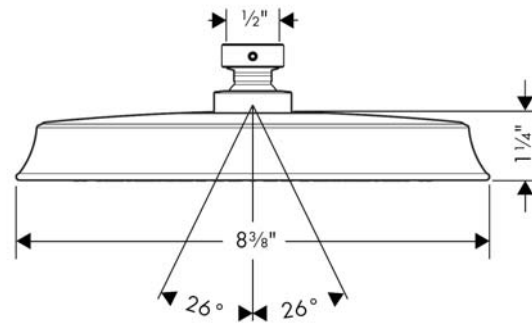

Raindance Classic
Showerhead 180 1-Jet, 2.5 GPM
 Finishes : polished nickel Part no. : 28421831

Description

Features

- 107 no-clog spray channels
- Spray modes: RainAir
- Flow: 2.5 GPM (9.5 L/Min)
- Fully-finished matching spray face

Item details

Technology

Compliance

Product image

Scale drawing

Raindance Classic
Showerhead 180 1-Jet, 2.5 GPM
Finishes : **polished nickel** Part no. : **28421831**

Exploded drawing

Year of production: >06/09

Raindance Classic
Showerhead 180 1-Jet, 2.5 GPM
 Finishes : **polished nickel** Part no. : **28421831**

Spare parts list

Year of production: >06/09

Pos.	Description	Part no.	Price	PU
1	filter packing	88649000	-	1