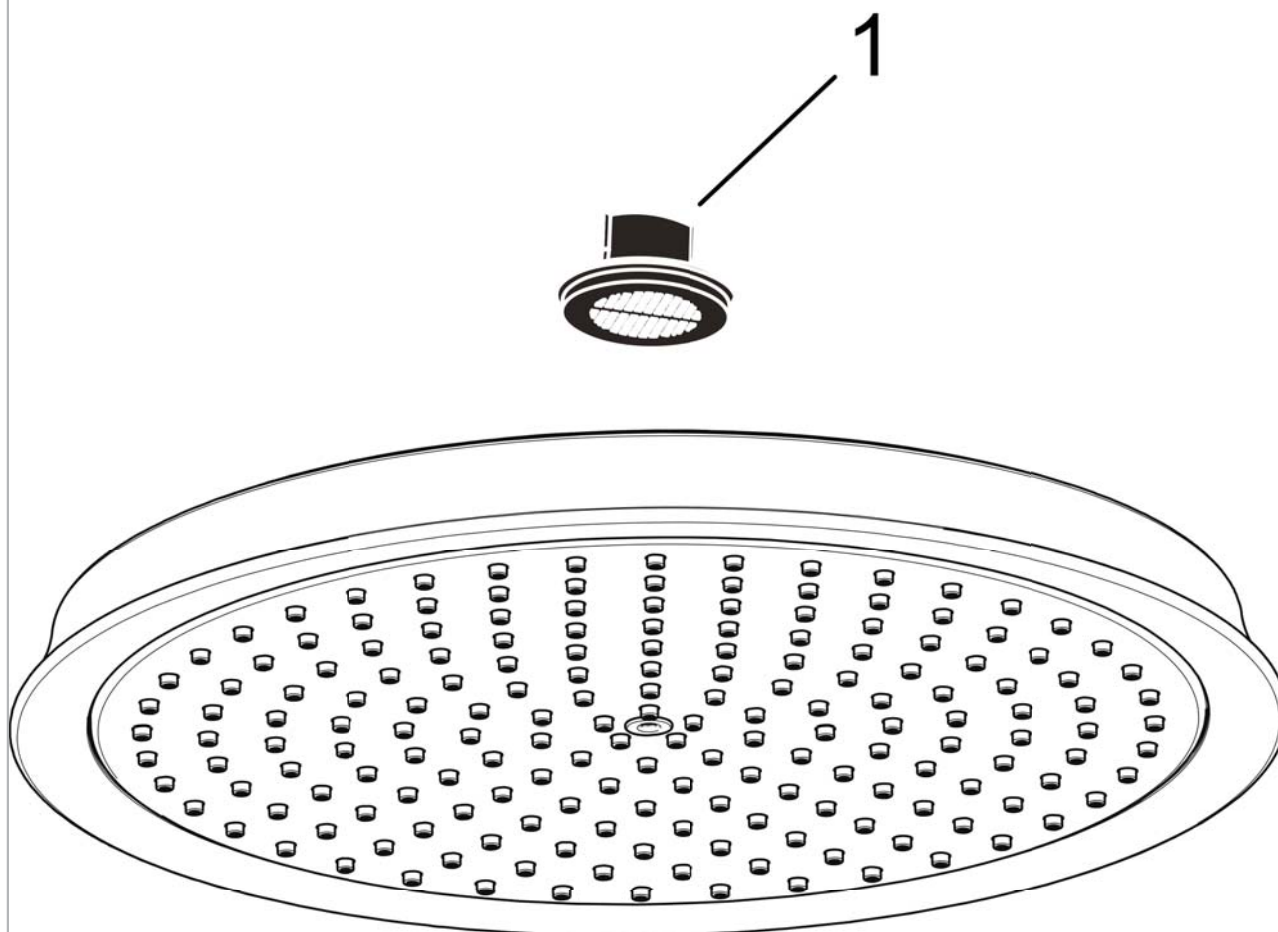

Raindance Classic
Showerhead 180 1-Jet, 2.5 GPM
 Finishes : polished nickel Part no. : 28421831

Description

Features

- 107 no-clog spray channels
- Spray modes: RainAir
- Flow: 2.5 GPM (9.5 L/Min)
- Fully-finished matching spray face

Item details

Technology

Compliance

Product image

Scale drawing

Raindance Classic
Showerhead 180 1-Jet, 2.5 GPM
Finishes : **polished nickel** Part no. : **28421831**

Exploded drawing

Year of production: >06/09

Raindance Classic
Showerhead 180 1-Jet, 2.5 GPM
 Finishes : **polished nickel** Part no. : **28421831**

Spare parts list

Year of production: >06/09

Pos.	Description	Part no.	Price	PU
1	filter packing	88649000	-	1