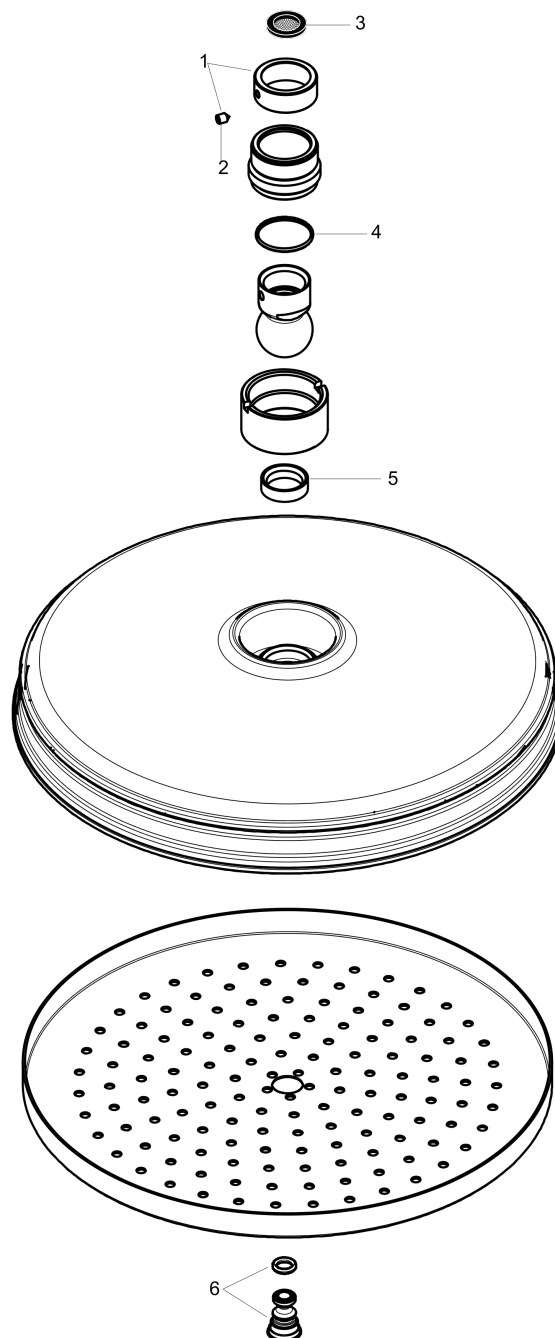

AXOR Montreux
Showerhead 240 1-Jet, 1.75 GPM
 Finishes : **chrome** Part no. : **28374001**

Description

Features

- Spray modes: Rain
- 140 no-clog spray channels
- Flow: 1.75 GPM (6.6 L/Min)
- Fully-finished matching spray face
- Spray face removable for cleaning

Item details

List Price

Technology

Compliance

Product image

Scale drawing

AXOR Montreux
Showerhead 240 1-Jet, 1.75 GPM
Finishes : **chrome** Part no. : **28374001**

Exploded drawing

Year of production: >01/18

AXOR Montreux
Showerhead 240 1-Jet, 1.75 GPM
 Finishes : **chrome** Part no. : **28374001**

Spare parts list

Year of production: >01/18

Pos.	Description	Part no.	Price	PU
1	lock washer	98942000	-	1
2	hollow set screw M4x6	97767000	-	1
3	filter packing	94246000	-	1
4	lever collar	97536000	-	1
5	seal	97606000	-	1
6	air jet (Eco)	95795000	-	1