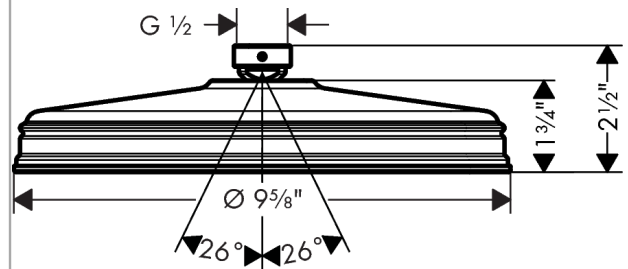

AXOR Montreux
Showerhead 240 1-Jet, 1.75 GPM
 Finishes : **chrome** Part no. : **28374001**

Description

Features

- Spray modes: Rain
- 140 no-clog spray channels
- Flow: 1.75 GPM (6.6 L/Min)
- Fully-finished matching spray face
- Spray face removable for cleaning

Item details

List Price

Technology

Compliance

Product image

Scale drawing

AXOR Montreux
Showerhead 240 1-Jet, 1.75 GPM
Finishes : **chrome** Part no. : **28374001**

Exploded drawing

Year of production: >01/18

AXOR Montreux
Showerhead 240 1-Jet, 1.75 GPM
 Finishes : **chrome** Part no. : **28374001**

Spare parts list

Year of production: >01/18

Pos.	Description	Part no.	Price	PU
1	lock washer	98942000	-	1
2	hollow set screw M4x6	97767000	-	1
3	filter packing	94246000	-	1
4	lever collar	97536000	-	1
5	seal	97606000	-	1
6	air jet (Eco)	95795000	-	1