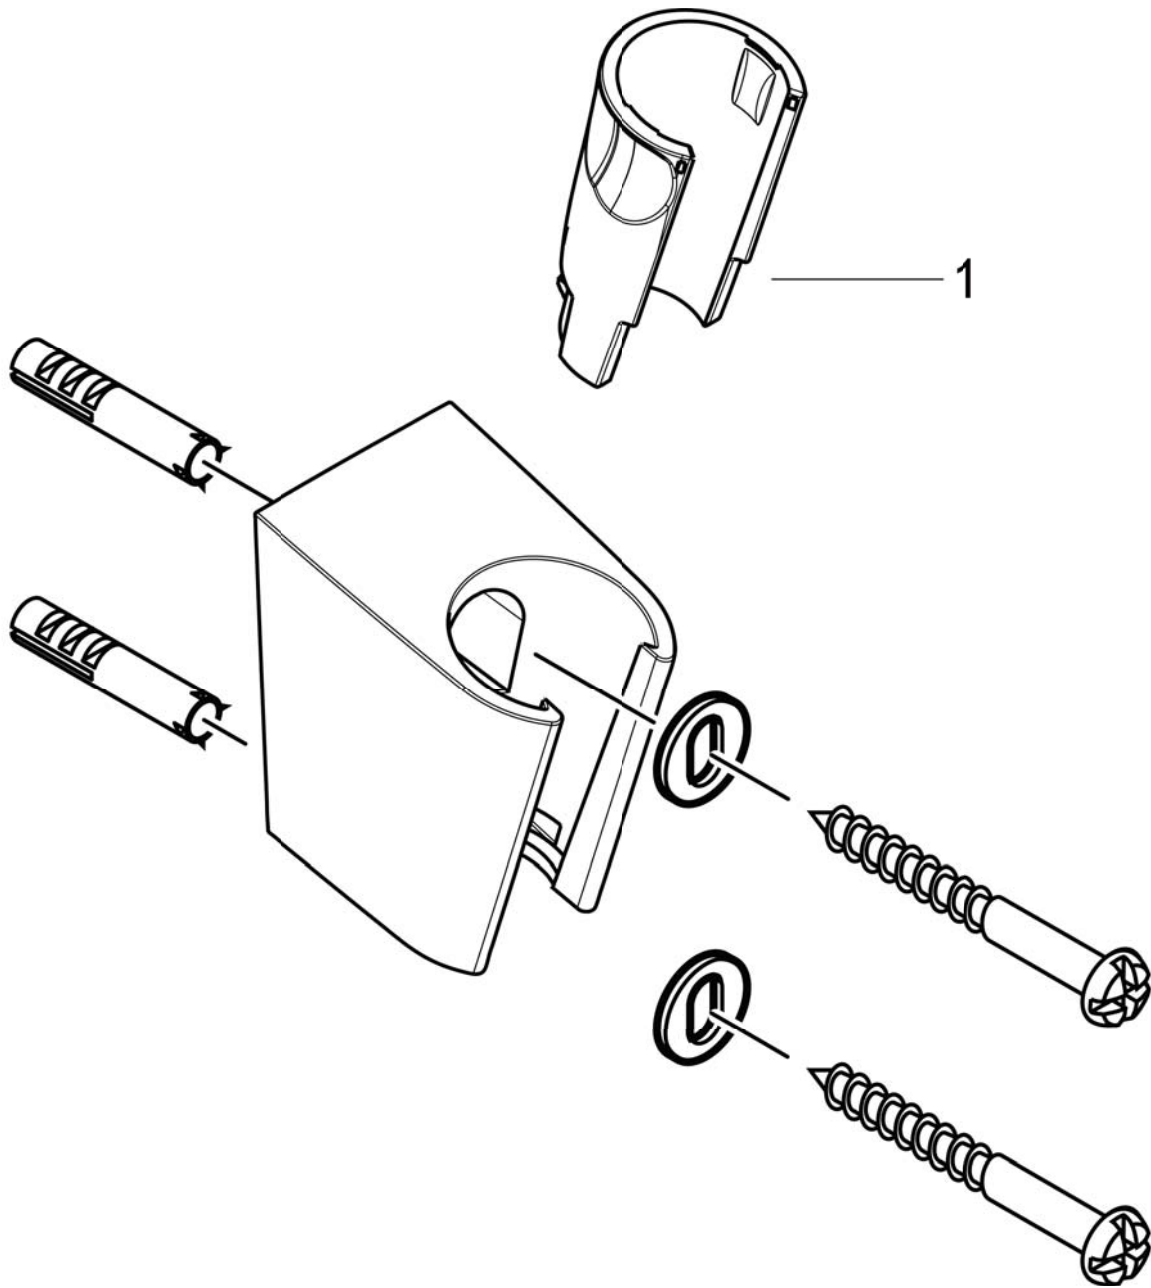

**Handshower Holder S**

Finishes : polished nickel Part no. : 28331830

**Description**

**Features**

- Wall-mounted

**Item details**

**Product image**

**Scale drawing**

**Handshower Holder S**

Finishes : polished nickel

Part no. : 28331830

**Exploded drawing**

Year of production: >11/16

**Handshower Holder S**

Finishes : **polished nickel** Part no. : **28331830**

**Spare parts list**