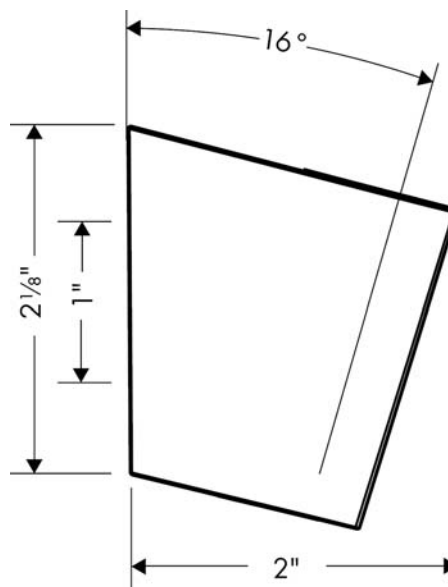

**Handshower Holder S**

Finishes : polished nickel Part no. : 28331830

**Description**

**Features**

- Wall-mounted

**Item details**

**Product image**

**Scale drawing**

**Handshower Holder S**

Finishes : polished nickel

Part no. : 28331830

**Exploded drawing**

Year of production: >11/16

**Handshower Holder S**

Finishes : **polished nickel** Part no. : **28331830**

**Spare parts list**