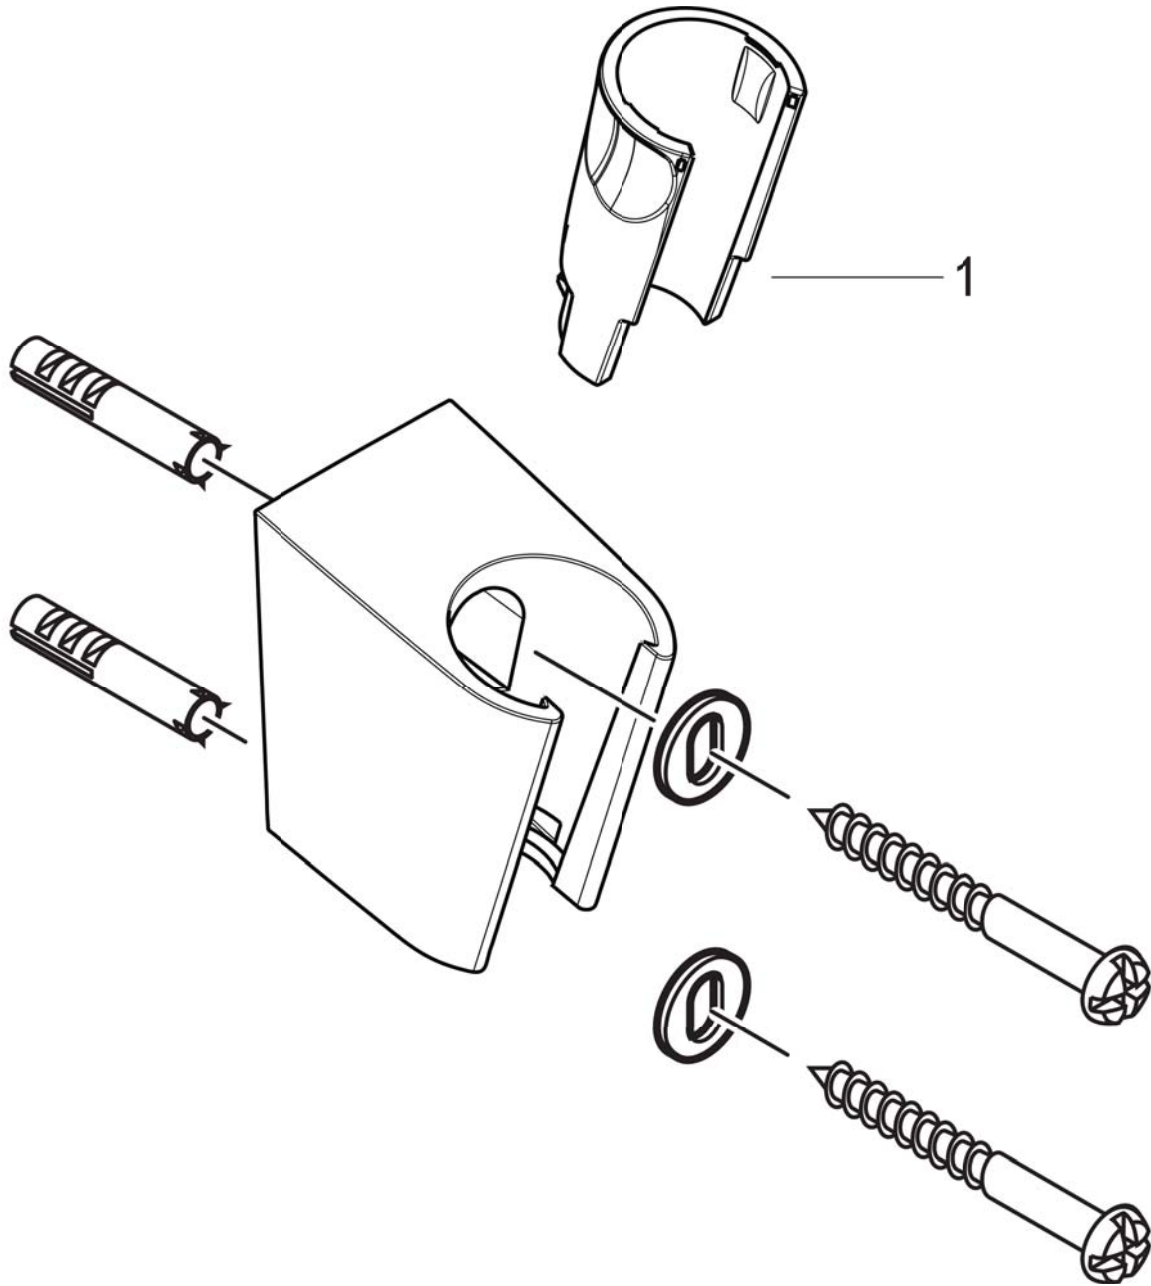

Handshower Holder S

Finishes : brushed nickel Part no. : 28331820

Description

Features

- Wall-mounted

Item details

Product image

Scale drawing

Handshower Holder S

Finishes : brushed nickel Part no. : 28331820

Exploded drawing

Year of production: >11/16

Handshower Holder S

Finishes : **brushed nickel** Part no. : **28331820**

Spare parts list

Year of production: >11/16

Pos.	Description	Part no.	Price	PU
1	guide	98918000	-	1