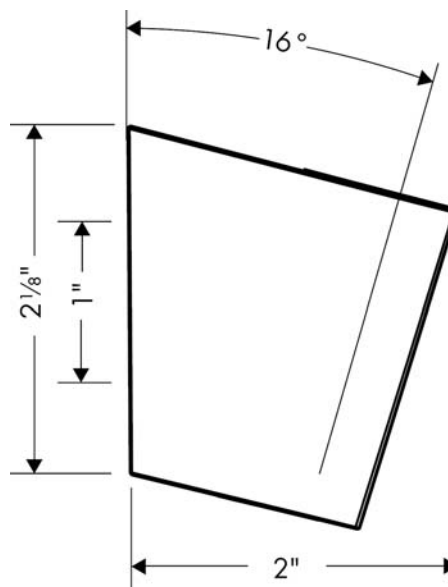

Handshower Holder S

Finishes : brushed nickel Part no. : 28331820

Description

Features

- Wall-mounted

Item details

Product image

Scale drawing

Handshower Holder S

Finishes : brushed nickel Part no. : 28331820

Exploded drawing

Year of production: >11/16

Handshower Holder S

Finishes : **brushed nickel** Part no. : **28331820**

Spare parts list

Year of production: >11/16

Pos.	Description	Part no.	Price	PU
1	guide	98918000	-	1