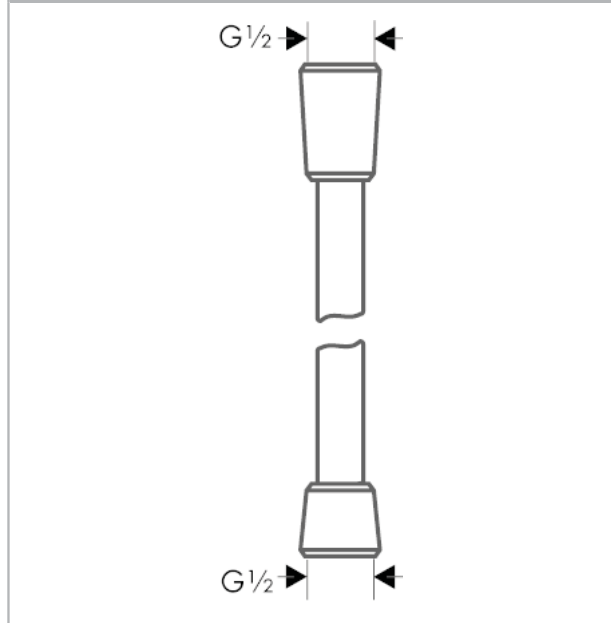

### Handshower Hose Techniflex, 80"

Finishes : polished nickel Part no. : 28274830

##### Features

- high-quality shower hose with metal look
- Pivot connector prevents hose from tangling
- No-kink hose

#### Scale drawing

Isiflex

Handshower Hose Techniflex, 80"

Finishes : polished nickel Part no. : 28274830

## Exploded drawing

Year of production: >11/16

**Isiflex****Handshower Hose Techniflex, 80"**Finishes : **polished nickel** Part no. : **28274830****Spare parts list**

Year of production: &gt;11/16

<b>Pos.</b>	<b>Description</b>	<b>Part no.</b>	<b>Price</b>	<b>PU</b>
1	seal	98058000	-	1