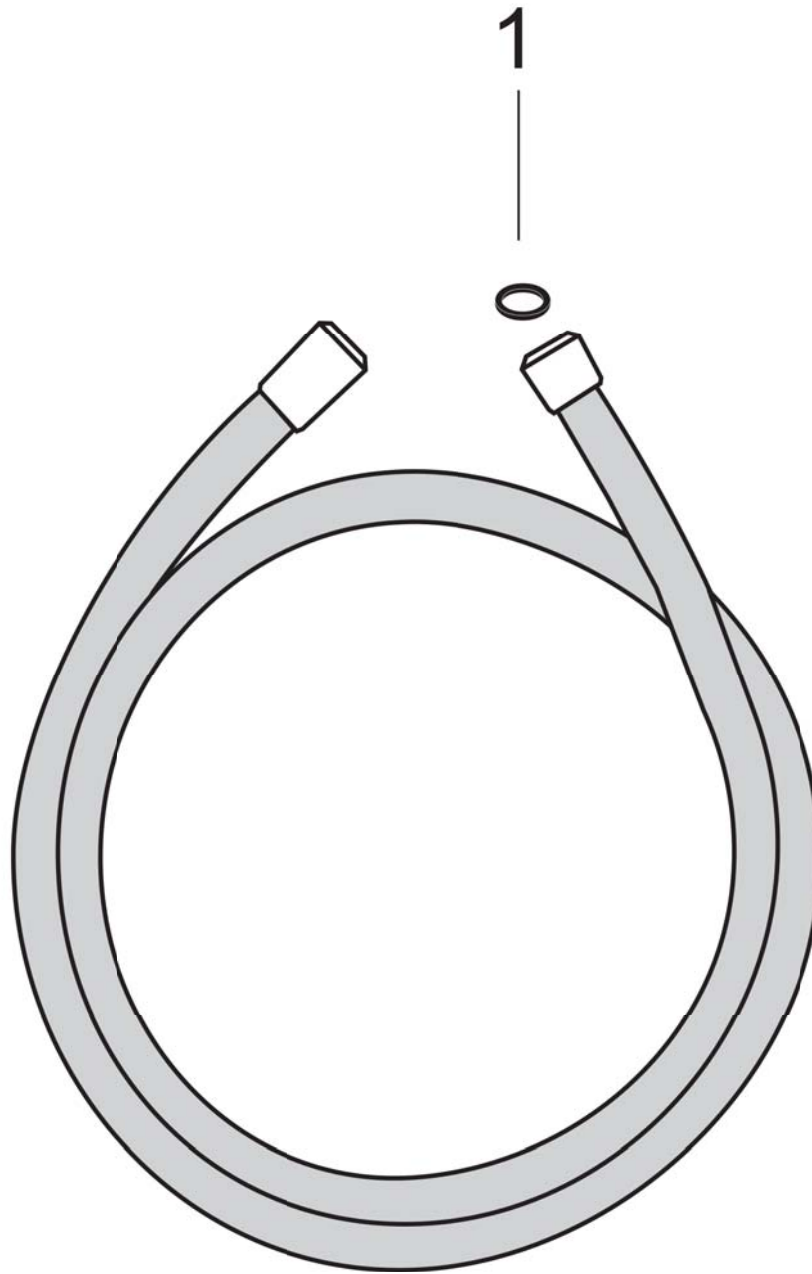

##### Features

- high-quality shower hose with metal look
- Pivot connector prevents hose from tangling
- No-kink hose

#### Product image

#### Scale drawing

Isiflex

Handshower Hose Techniflex, 80"

Finishes : polished nickel Part no. : 28274830

## Exploded drawing

Year of production: >11/16

**Isiflex****Handshower Hose Techniflex, 80"**Finishes : **polished nickel** Part no. : **28274830****Spare parts list**

Year of production: &gt;11/16

<b>Pos.</b>	<b>Description</b>	<b>Part no.</b>	<b>Price</b>	<b>PU</b>
1	seal	98058000	-	1