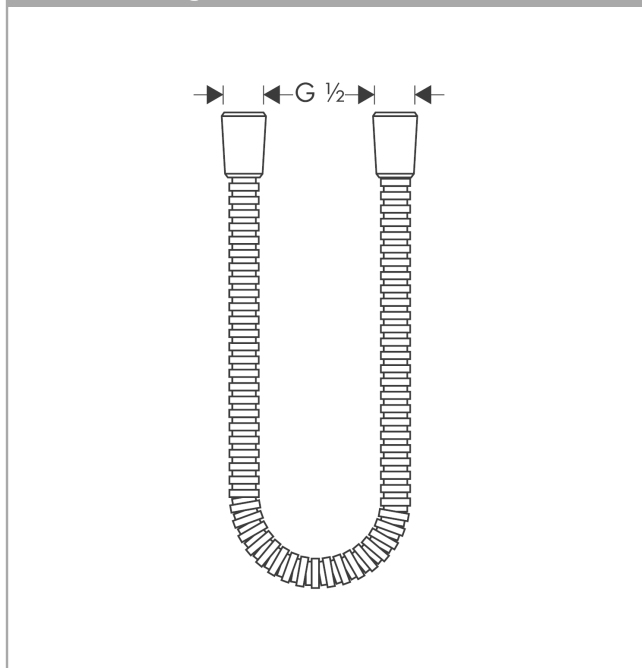

Metal shower hose 1.60 m

Surfaces: **Polished Nickel**

Article Number: **28116830**

Description

product features

- metal shower hose
- without plastic coating
- shower hose length: 1.60 m
- pivot joints on both sides
- kink-protected
- SVGW 0806-5347
- Kiwa K13366_Shower hoses
- Kiwa K13366_Shower hoses

Product image

Scale drawing

Metal shower hose 1.60 m
Surfaces: **Polished Nickel**

Article Number: **28116830**

Exploded Drawing

Year of production: >11/16

Metal shower hose 1.60 mSurfaces: **Polished Nickel**Article Number: **28116830****Spare part list**

Year of production: >11/16

Pos.	Description	Article Number	PC	PU
1	seal	98058000	0	1