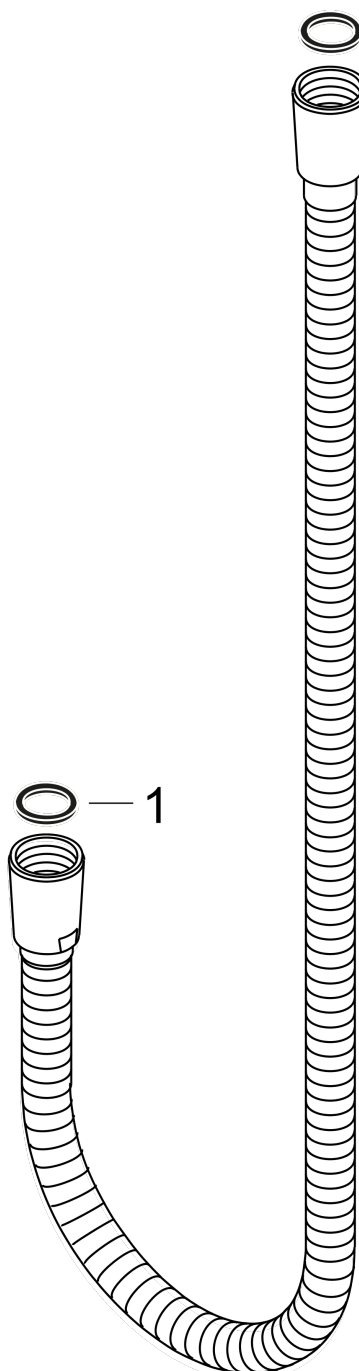

Metal shower hose 1.60 m

Surfaces: **Polished Nickel**

Article Number: **28116830**

Description

product features

- metal shower hose
- without plastic coating
- shower hose length: 1.60 m
- pivot joints on both sides
- kink-protected
- SVGW 0806-5347
- Kiwa K13366_Shower hoses
- Kiwa K13366_Shower hoses

Product image

Scale drawing

Metal shower hose 1.60 m
Surfaces: **Polished Nickel**

Article Number: **28116830**

Exploded Drawing

Year of production: >11/16

Metal shower hose 1.60 mSurfaces: **Polished Nickel**Article Number: **28116830****Spare part list**

Year of production: >11/16

Pos.	Description	Article Number	PC	PU
1	seal	98058000	0	1