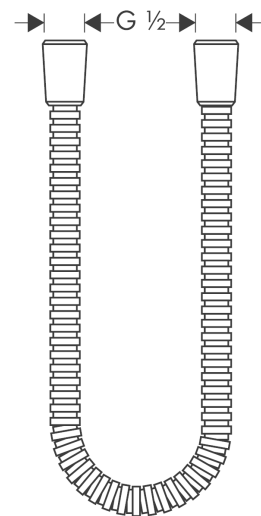

Metal shower hose 1.60 m

Surfaces: **Brushed Nickel** Article Number: **28116820**

Description

product features

- metal shower hose
- without plastic coating
- shower hose length: 1.60 m
- pivot joints on both sides
- kink-protected
- SVGW 0806-5347
- Kiwa K13366_Shower hoses
- Kiwa K13366_Shower hoses

Product image

Scale drawing

Metal shower hose 1.60 m

Surfaces: **Brushed Nickel**

Article Number: **28116820**

Exploded Drawing

Year of production: >11/16

Metal shower hose 1.60 m

Surfaces: **Brushed Nickel** Article Number: **28116820**

Spare part list

Year of production: >11/16

Pos.	Description	Article Number	PC	PU
1	seal	98058000	0	1