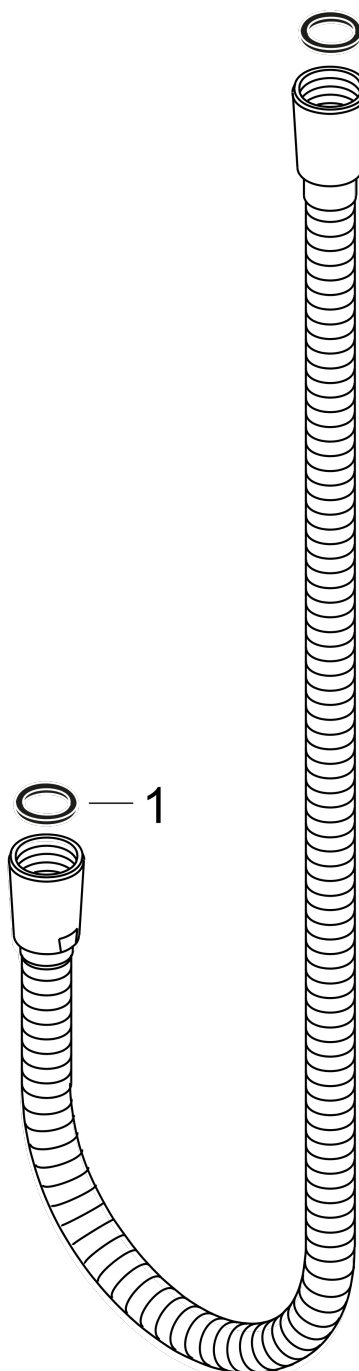

Metal shower hose 1.60 m

Surfaces: **Brushed Nickel** Article Number: **28116820**

Description

product features

- metal shower hose
- without plastic coating
- shower hose length: 1.60 m
- pivot joints on both sides
- kink-protected
- SVGW 0806-5347
- Kiwa K13366_Shower hoses
- Kiwa K13366_Shower hoses

Product image

Scale drawing

Metal shower hose 1.60 m

Surfaces: **Brushed Nickel**

Article Number: **28116820**

Exploded Drawing

Year of production: >11/16

Metal shower hose 1.60 m

Surfaces: **Brushed Nickel** Article Number: **28116820**

Spare part list

Year of production: >11/16

Pos.	Description	Article Number	PC	PU
1	seal	98058000	0	1