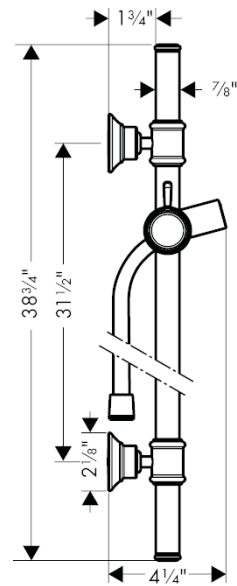

AXOR Montreux
AXOR Montreux Wallbar, 36"
Finishes : **polished nickel** Part no. : **27982831**

Description

Features

- Brass wallbar
- Angle-adjustable holder pivots left and right, slides easily and locks in place

Item details

Compliance

Product image

Scale drawing

AXOR Montreux
AXOR Montreux Wallbar, 36"
Finishes : **polished nickel** Part no. : **27982831**

Exploded drawing

Year of production: >06/06

AXOR Montreux
AXOR Montreux Wallbar, 36"
 Finishes : **polished nickel** Part no. : **27982831**

Spare parts list

Year of production: >06/06

Pos.	Description	Part no.	Price	PU
1	mounting set	96179000	-	1
2	support, assy	98723830	-	1
3	support element	96341000	-	1
4	pin	97546000	-	1
5	shower hose 1,60 m	28116830	-	1
6	guide	98918000	-	1
7	tile-matching-disk	95538830	-	1