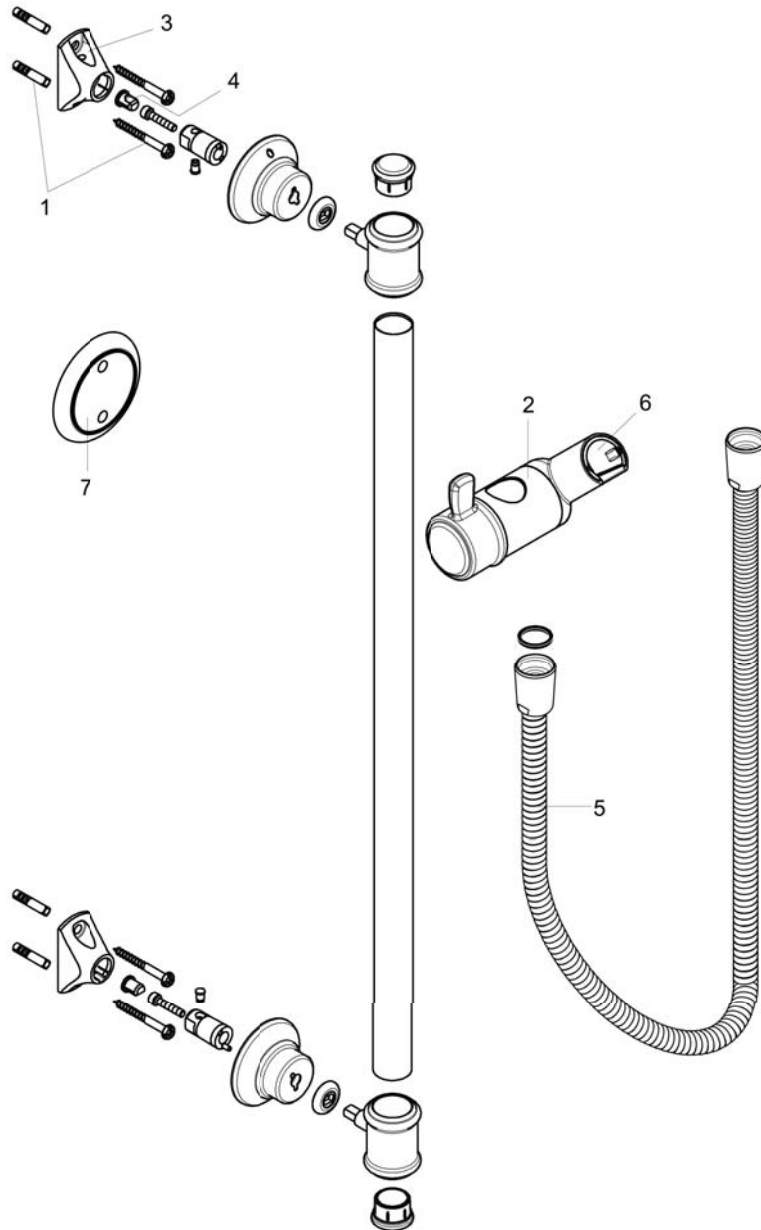

AXOR Montreux
AXOR Montreux Wallbar, 36"
Finishes : **polished nickel** Part no. : **27982831**

Description

Features

- Brass wallbar
- Angle-adjustable holder pivots left and right, slides easily and locks in place

Item details

Compliance

Product image

Scale drawing

AXOR Montreux
AXOR Montreux Wallbar, 36"
Finishes : **polished nickel** Part no. : **27982831**

Exploded drawing

Year of production: >06/06

AXOR Montreux
AXOR Montreux Wallbar, 36"
 Finishes : **polished nickel** Part no. : **27982831**

Spare parts list

Year of production: >06/06

Pos.	Description	Part no.	Price	PU
1	mounting set	96179000	-	1
2	support, assy	98723830	-	1
3	support element	96341000	-	1
4	pin	97546000	-	1
5	shower hose 1,60 m	28116830	-	1
6	guide	98918000	-	1
7	tile-matching-disk	95538830	-	1