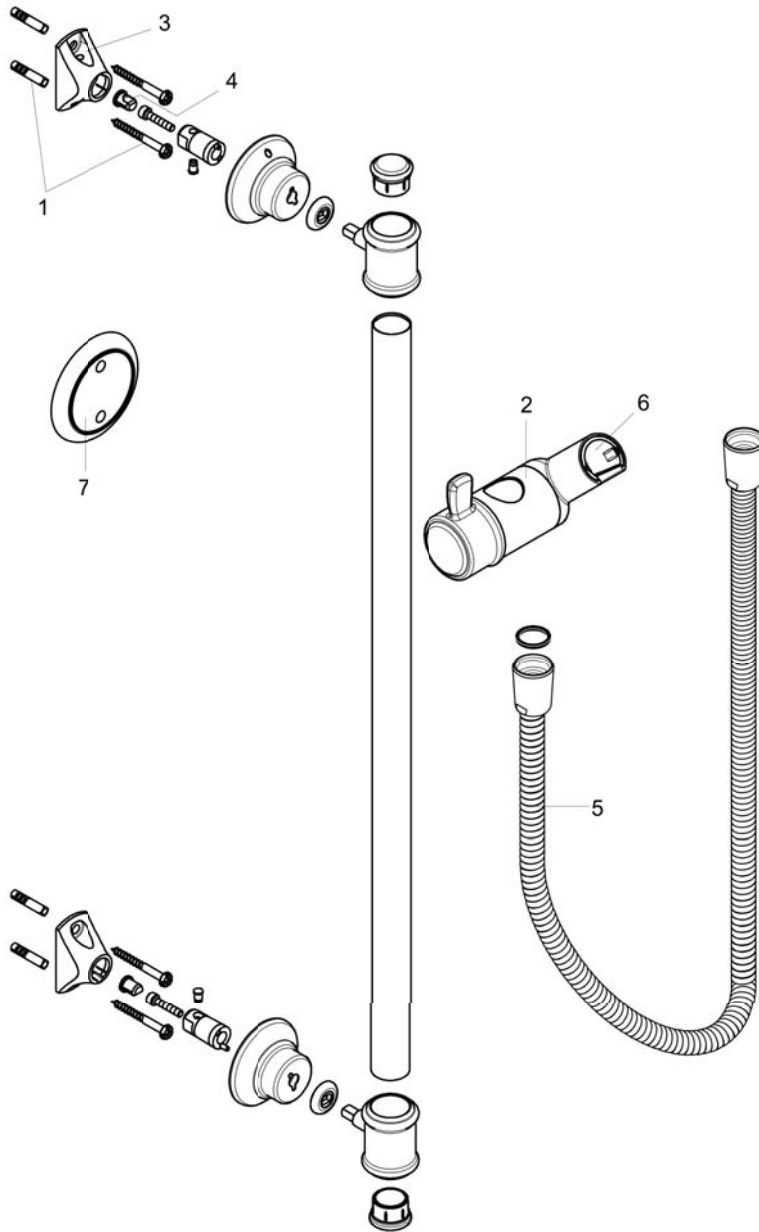

AXOR Montreux
AXOR Montreux Wallbar, 36"
Finishes : **brushed nickel** Part no. : **27982821**

Description

Features

- Brass wallbar
- Angle-adjustable holder pivots left and right, slides easily and locks in place

Item details

Compliance

Product image

Scale drawing

AXOR Montreux
AXOR Montreux Wallbar, 36"
Finishes : **brushed nickel** Part no. : **27982821**

Exploded drawing

Year of production: >06/06

AXOR Montreux
AXOR Montreux Wallbar, 36"
 Finishes : **brushed nickel** Part no. : **27982821**

Spare parts list

Year of production: >06/06

Pos.	Description	Part no.	Price	PU
1	mounting set	96179000	-	1
2	support, assy	98723820	-	1
3	support element	96341000	-	1
4	pin	97546000	-	1
5	shower hose 1,60 m	28116820	-	1
6	guide	98918000	-	1
7	tile-matching-disk	95538820	-	1