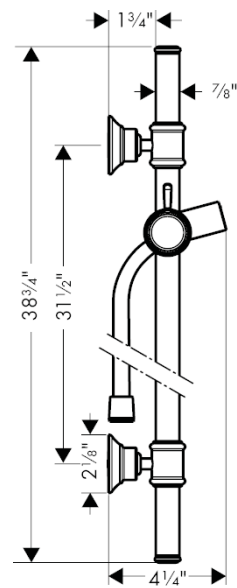

AXOR Montreux
AXOR Montreux Wallbar, 36"
Finishes : **brushed nickel** Part no. : **27982821**

Description

Features

- Brass wallbar
- Angle-adjustable holder pivots left and right, slides easily and locks in place

Item details

Compliance

Product image

Scale drawing

AXOR Montreux
AXOR Montreux Wallbar, 36"
Finishes : **brushed nickel** Part no. : **27982821**

Exploded drawing

Year of production: >06/06

AXOR Montreux
AXOR Montreux Wallbar, 36"
 Finishes : **brushed nickel** Part no. : **27982821**

Spare parts list

Year of production: >06/06

Pos.	Description	Part no.	Price	PU
1	mounting set	96179000	-	1
2	support, assy	98723820	-	1
3	support element	96341000	-	1
4	pin	97546000	-	1
5	shower hose 1,60 m	28116820	-	1
6	guide	98918000	-	1
7	tile-matching-disk	95538820	-	1