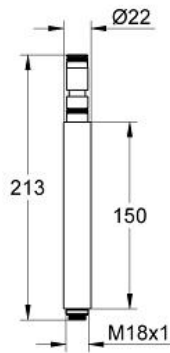

# 6" Height Extension

MODEL # 27921000

Pure Freude  
an Wasser

**GROHE**

#### Product Description:

6" Height Extension