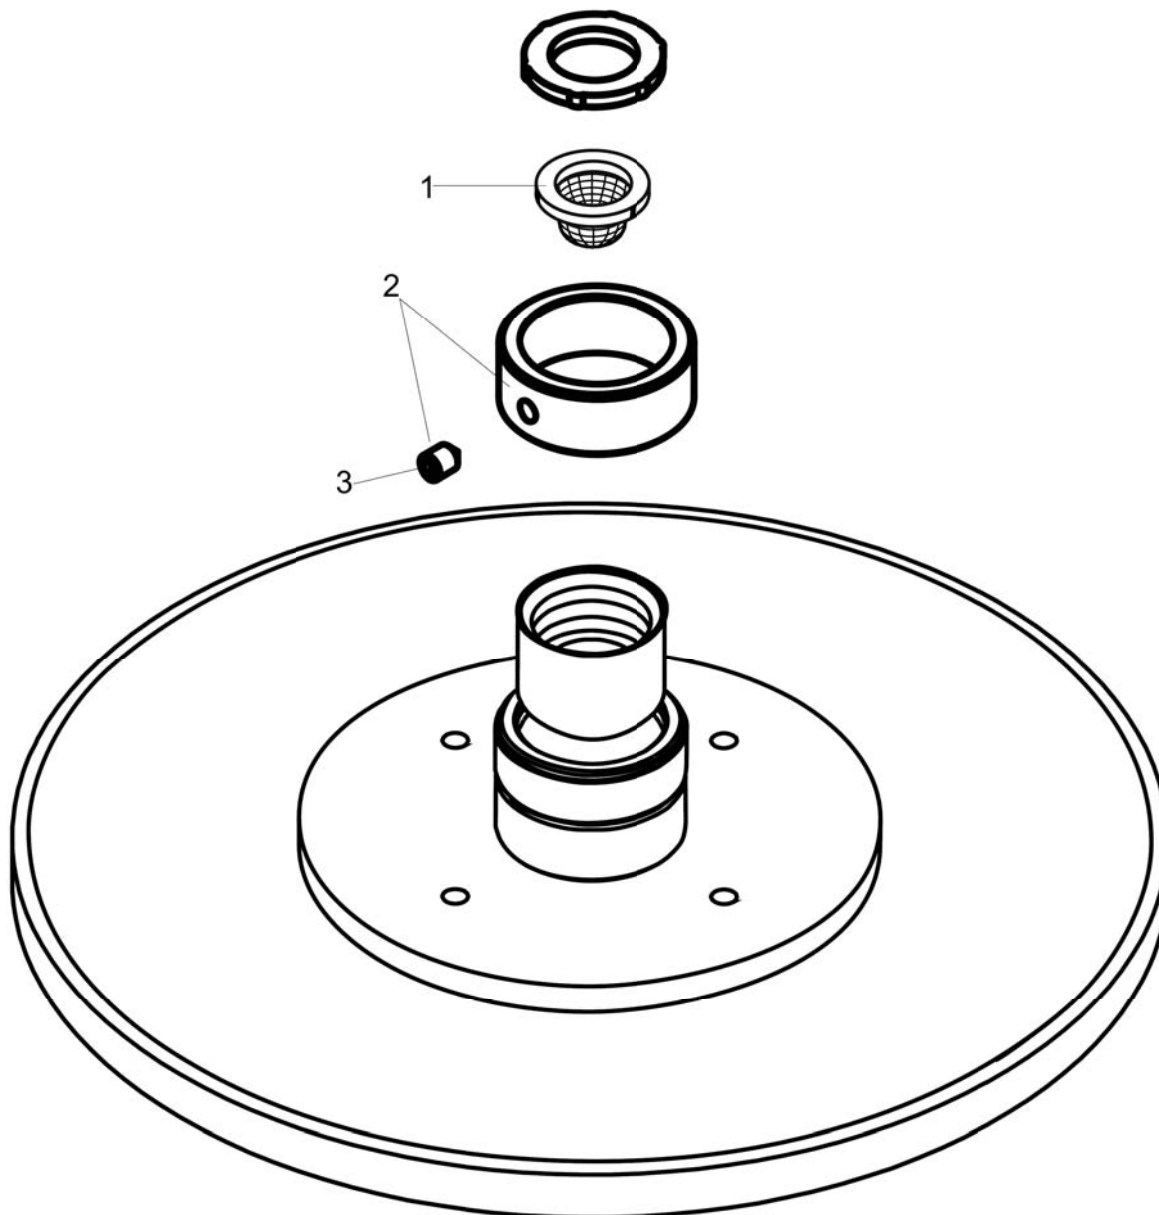

Raindance S
Showerhead 180 1-Jet P, 1.75 GPM
 Finishes : brushed nickel Part no. : 27629821

Description

Features

- Spray modes: PowderRain
- Flow: 1.75 GPM (6.6 L/Min)
- Fully-finished matching spray face

Item details

Technology

Compliance

Product image

Scale drawing

Raindance S
Showerhead 180 1-Jet P, 1.75 GPM
 Finishes : brushed nickel Part no. : 27629821

Exploded drawing

Year of production: >08/18

Raindance S
Showerhead 180 1-Jet P, 1.75 GPM
 Finishes : **brushed nickel** Part no. : **27629821**

Spare parts list

Year of production: >08/18

Pos.	Description	Part no.	Price	PU
1	filter	92672000	-	1
2	lock washer	98942820	-	1
3	hollow set screw M4x6	97767000	-	1