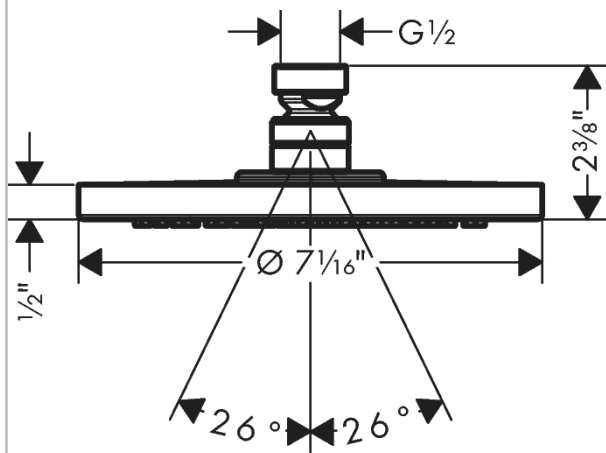

Raindance S
Showerhead 180 1-Jet P, 1.75 GPM
 Finishes : brushed nickel Part no. : 27629821

Description

Features

- Spray modes: PowderRain
- Flow: 1.75 GPM (6.6 L/Min)
- Fully-finished matching spray face

Item details

Technology

Compliance

Product image

Scale drawing

Raindance S
Showerhead 180 1-Jet P, 1.75 GPM
 Finishes : brushed nickel Part no. : 27629821

Exploded drawing

Year of production: >08/18

Raindance S
Showerhead 180 1-Jet P, 1.75 GPM
 Finishes : **brushed nickel** Part no. : **27629821**

Spare parts list

Year of production: >08/18

Pos.	Description	Part no.	Price	PU
1	filter	92672000	-	1
2	lock washer	98942820	-	1
3	hollow set screw M4x6	97767000	-	1