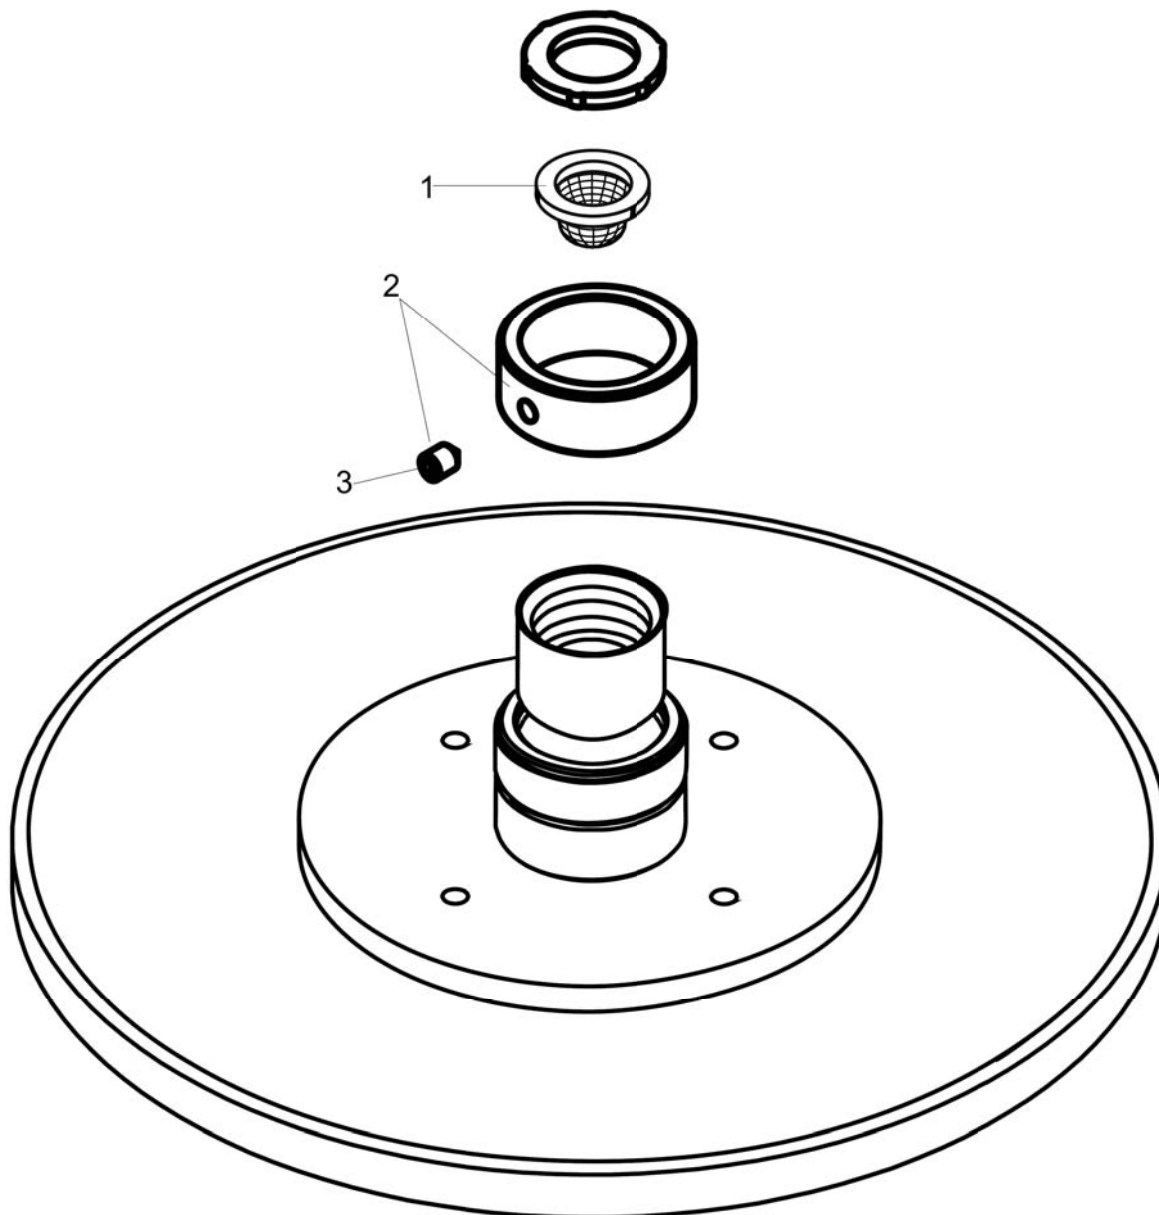

Raindance S
Showerhead 180 1-Jet P, 1.75 GPM
 Finishes : **chrome** Part no. : **27629001**

Description

Features

- Spray modes: PowderRain
- Flow: 1.75 GPM (6.6 L/Min)
- Fully-finished matching spray face

Item details

Technology

Compliance

Product image

Scale drawing

Raindance S
Showerhead 180 1-Jet P, 1.75 GPM
Finishes : chrome Part no. : 27629001

Exploded drawing

Year of production: >08/18

Raindance S
Showerhead 180 1-Jet P, 1.75 GPM
 Finishes : **chrome** Part no. : **27629001**

Spare parts list

Year of production: >08/18

Pos.	Description	Part no.	Price	PU
1	filter	92672000	-	1
2	lock washer	98942000	-	1
3	hollow set screw M4x6	97767000	-	1