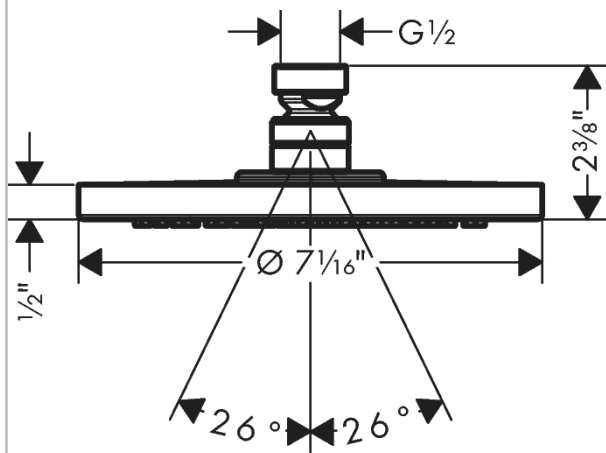

Raindance S
Showerhead 180 1-Jet P, 1.75 GPM
 Finishes : **chrome** Part no. : **27629001**

Description

Features

- Spray modes: PowderRain
- Flow: 1.75 GPM (6.6 L/Min)
- Fully-finished matching spray face

Item details

Technology

Compliance

Product image

Scale drawing

Raindance S
Showerhead 180 1-Jet P, 1.75 GPM
Finishes : chrome Part no. : 27629001

Exploded drawing

Year of production: >08/18

Raindance S
Showerhead 180 1-Jet P, 1.75 GPM
 Finishes : **chrome** Part no. : **27629001**

Spare parts list

Year of production: >08/18

Pos.	Description	Part no.	Price	PU
1	filter	92672000	-	1
2	lock washer	98942000	-	1
3	hollow set screw M4x6	97767000	-	1