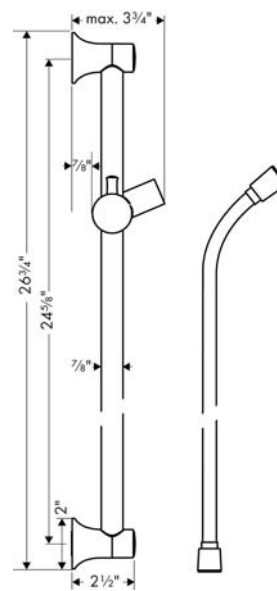

**Unica**  
**Wallbar Classic, 24"**  
 Finishes : **rubbed bronze**    Part no. : **27617920**

**Description**

**Features**

- Brass wallbar
- Angle-adjustable holder pivots left and right, slides easily and locks in place

**Item details**

**Compliance**

**Product image**

**Scale drawing**

Unica  
 Wallbar Classic, 24"  
 Finishes : rubbed bronze Part no. : 27617920

Exploded drawing

Year of production: >04/08

**Unica**  
**Wallbar Classic, 24"**  
 Finishes : **rubbed bronze**    Part no. : **27617920**

**Spare parts list**

Year of production: >04/08

Pos.	Description	Part no.	Price	PU
1	wall support	95171920	-	1
2	cover	95129920	-	1
3	mounting set	96179000	-	1
4	tile-matching-disk	98992920	-	1
5	shower hose Sensoflex 1,60 m	28136XXX	-	-
6	support, assy	95172920	-	1
7	guide	98918XXX	-	-
8	shelf Casetta	28678000	-	1
9	clip for Casetta, Ø 22 mm	96189000	-	1