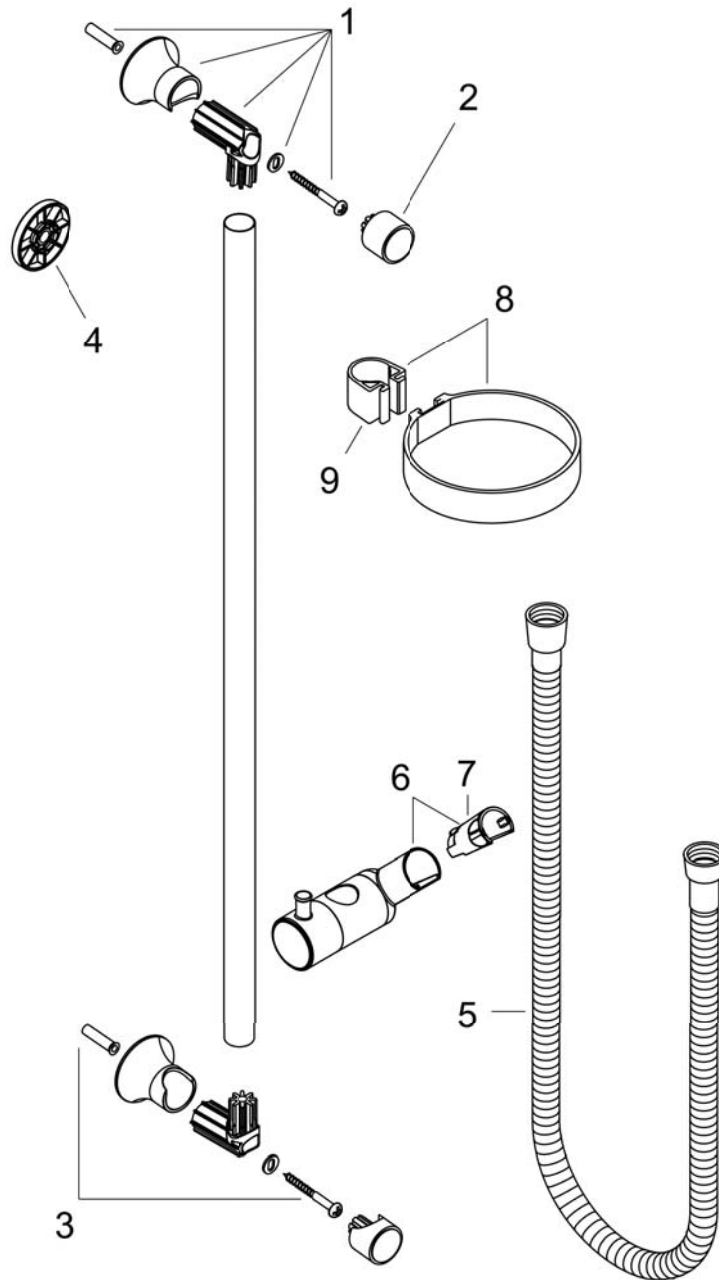

**Unica**  
**Wallbar Classic, 24"**  
 Finishes : **rubbed bronze**    Part no. : **27617920**

**Description**

**Features**

- Brass wallbar
- Angle-adjustable holder pivots left and right, slides easily and locks in place

**Item details**

**Compliance**

**Product image**

**Scale drawing**

Unica  
 Wallbar Classic, 24"  
 Finishes : rubbed bronze Part no. : 27617920

Exploded drawing

Year of production: >04/08

**Unica**  
**Wallbar Classic, 24"**  
 Finishes : **rubbed bronze**    Part no. : **27617920**

**Spare parts list**

Year of production: >04/08

Pos.	Description	Part no.	Price	PU
1	wall support	95171920	-	1
2	cover	95129920	-	1
3	mounting set	96179000	-	1
4	tile-matching-disk	98992920	-	1
5	shower hose Sensoflex 1,60 m	28136XXX	-	-
6	support, assy	95172920	-	1
7	guide	98918XXX	-	-
8	shelf Casetta	28678000	-	1
9	clip for Casetta, Ø 22 mm	96189000	-	1