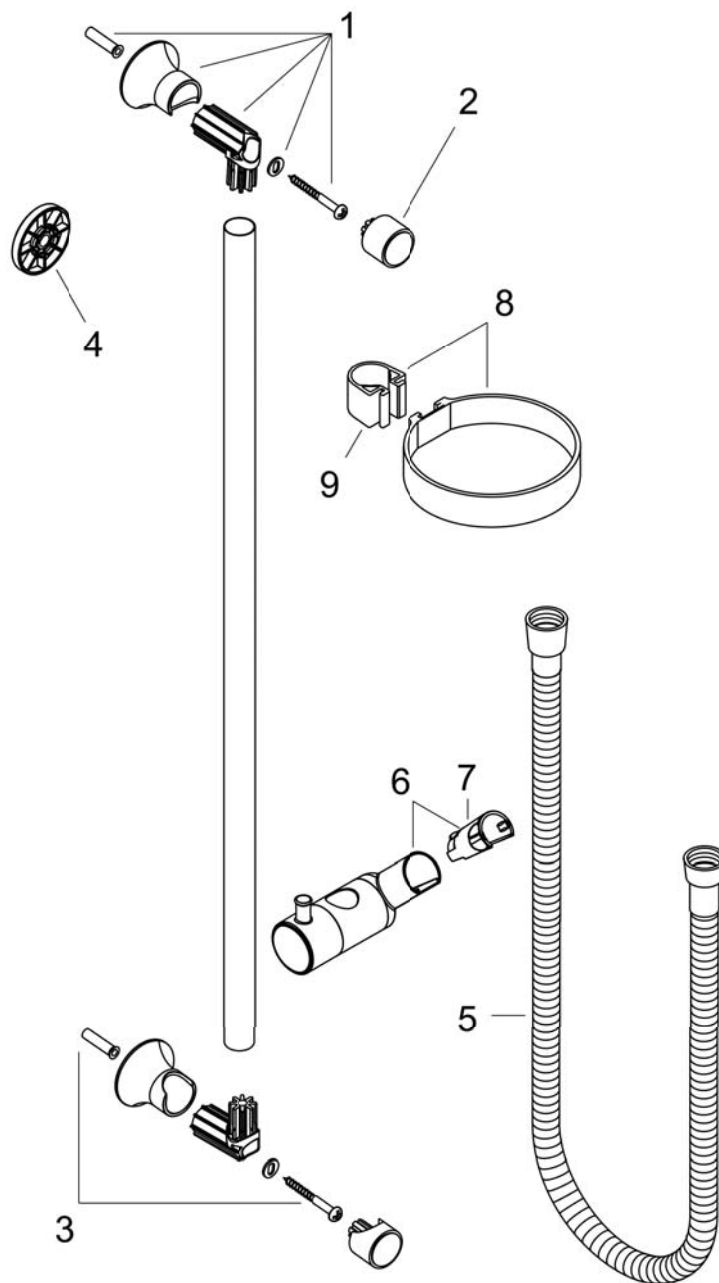

Unica
Wallbar Classic, 24"
 Finishes : **polished nickel** Part no. : **27617830**

Description

Features

- Brass wallbar
- Angle-adjustable holder pivots left and right, slides easily and locks in place

Item details

Compliance

Product image

Scale drawing

Unica
 Wallbar Classic, 24"
 Finishes : polished nickel Part no. : 27617830

Exploded drawing

Year of production: >04/08

Unica
Wallbar Classic, 24"
 Finishes : **polished nickel** Part no. : **27617830**

Spare parts list

Year of production: >04/08

| Pos. | Description | Part no. | Price | PU |
|------|------------------------------|----------|-------|----|
| 1 | wall support | 95171830 | - | 1 |
| 2 | cover | 95129830 | - | 1 |
| 3 | mounting set | 96179XXX | - | - |
| 4 | tile-matching-disk | 98992830 | - | 1 |
| 5 | shower hose Sensoflex 1,60 m | 28136XXX | - | - |
| 6 | support, assy | 95172830 | - | 1 |
| 7 | guide | 98918XXX | - | - |
| 8 | shelf Casetta | 28678000 | - | 1 |
| 9 | clip for Casetta, Ø 22 mm | 96189000 | - | 1 |