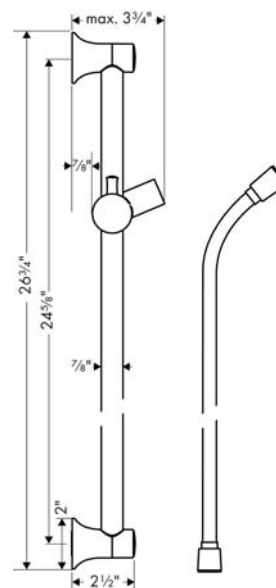

Unica
Wallbar Classic, 24"
 Finishes : **polished nickel** Part no. : **27617830**

Description

Features

- Brass wallbar
- Angle-adjustable holder pivots left and right, slides easily and locks in place

Item details

Compliance

Product image

Scale drawing

Unica
 Wallbar Classic, 24"
 Finishes : polished nickel Part no. : 27617830

Exploded drawing

Year of production: >04/08

Unica
Wallbar Classic, 24"
 Finishes : **polished nickel** Part no. : **27617830**

Spare parts list

Year of production: >04/08

| Pos. | Description | Part no. | Price | PU |
|------|------------------------------|----------|-------|----|
| 1 | wall support | 95171830 | - | 1 |
| 2 | cover | 95129830 | - | 1 |
| 3 | mounting set | 96179XXX | - | - |
| 4 | tile-matching-disk | 98992830 | - | 1 |
| 5 | shower hose Sensoflex 1,60 m | 28136XXX | - | - |
| 6 | support, assy | 95172830 | - | 1 |
| 7 | guide | 98918XXX | - | - |
| 8 | shelf Casetta | 28678000 | - | 1 |
| 9 | clip for Casetta, Ø 22 mm | 96189000 | - | 1 |