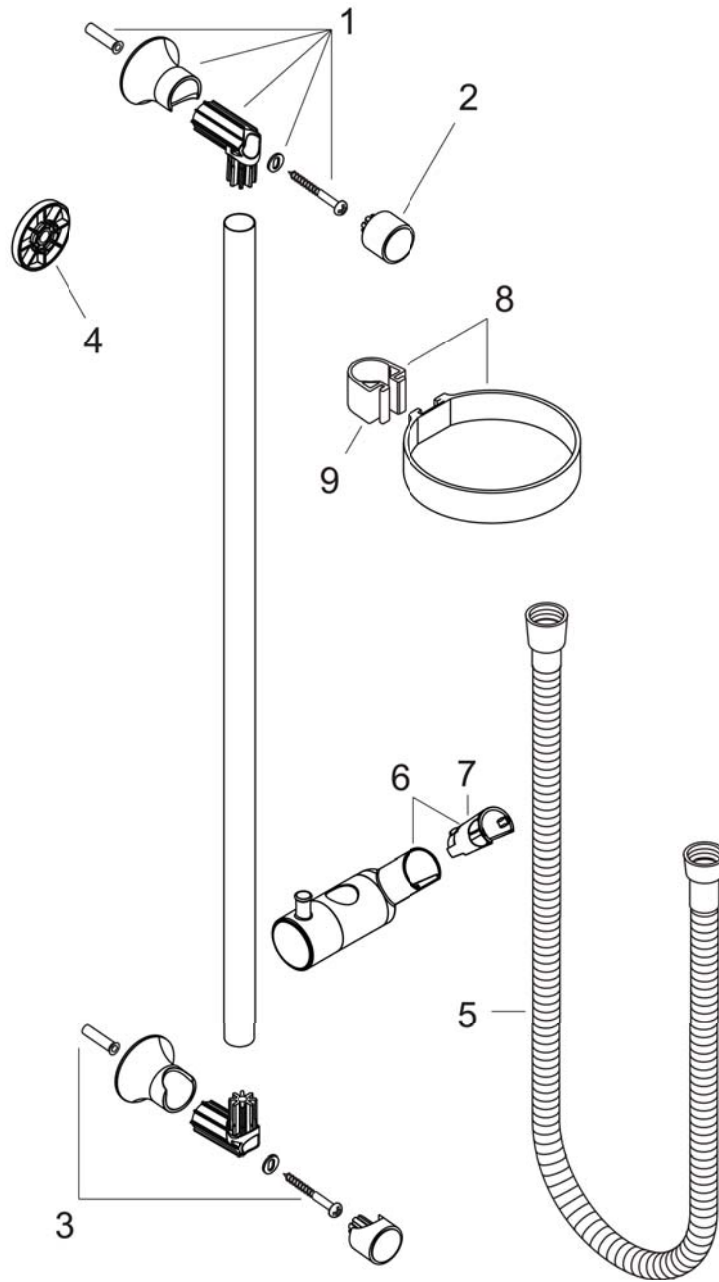

**Unica**

**Wallbar Classic, 24"**

Finishes : **brushed nickel** Part no. : **27617820**

**Description**

**Features**

- Brass wallbar
- Angle-adjustable holder pivots left and right, slides easily and locks in place

**Item details**

**Compliance**

**Product image**

**Scale drawing**

Unica  
 Wallbar Classic, 24"  
 Finishes : brushed nickel Part no. : 27617820

Exploded drawing

Year of production: >04/08

**Unica**  
**Wallbar Classic, 24"**  
 Finishes : **brushed nickel**    Part no. : **27617820**

**Spare parts list**

Year of production: >04/08

Pos.	Description	Part no.	Price	PU
1	wall support	95171000	-	1
2	cover	95129820	-	1
3	mounting set	96179000	-	1
4	tile-matching-disk	98992820	-	1
5	shower hose 1,60 m	28116830	-	1
6	support, assy	95172820	-	1
7	guide	98918000	-	1
8	shelf Casetta	28678000	-	1
9	clip for Casetta, Ø 22 mm	96189000	-	1