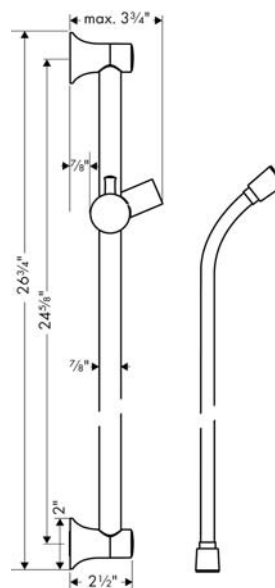

**Unica**

**Wallbar Classic, 24"**

Finishes : **brushed nickel** Part no. : **27617820**

**Description**

**Features**

- Brass wallbar
- Angle-adjustable holder pivots left and right, slides easily and locks in place

**Item details**

**Compliance**

**Product image**

**Scale drawing**

Unica  
 Wallbar Classic, 24"  
 Finishes : brushed nickel Part no. : 27617820

Exploded drawing

Year of production: >04/08

**Unica**  
**Wallbar Classic, 24"**  
 Finishes : **brushed nickel**    Part no. : **27617820**

**Spare parts list**

Year of production: >04/08

Pos.	Description	Part no.	Price	PU
1	wall support	95171000	-	1
2	cover	95129820	-	1
3	mounting set	96179000	-	1
4	tile-matching-disk	98992820	-	1
5	shower hose 1,60 m	28116830	-	1
6	support, assy	95172820	-	1
7	guide	98918000	-	1
8	shelf Casetta	28678000	-	1
9	clip for Casetta, Ø 22 mm	96189000	-	1