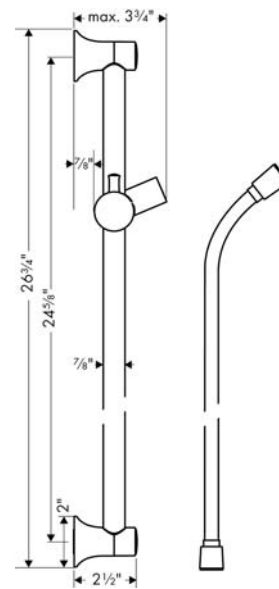

**Unica**  
**Wallbar Classic, 24"**  
 Finishes : **chrome**    Part no. : **27617000**

**Description**

**Features**

- Brass wallbar
- Angle-adjustable holder pivots left and right, slides easily and locks in place

**Item details**

**Compliance**

**Product image**

**Scale drawing**

Unica  
Wallbar Classic, 24"  
Finishes : chrome Part no. : 27617000

Exploded drawing

Year of production: >04/08

**Unica**  
**Wallbar Classic, 24"**  
 Finishes : **chrome**    Part no. : **27617000**

### Spare parts list

Year of production: >04/08

Pos.	Description	Part no.	Price	PU
1	wall support	95171000	-	1
2	cover	95129000	-	1
3	mounting set	96179000	-	1
4	tile-matching-disk	98992000	-	1
5	shower hose Sensoflex 1,60 m	28136000	-	1
6	support, assy	95172000	-	1
7	guide	98918000	-	1
8	shelf Casetta	28678000	-	1
9	clip for Casetta, Ø 22 mm	96189000	-	1