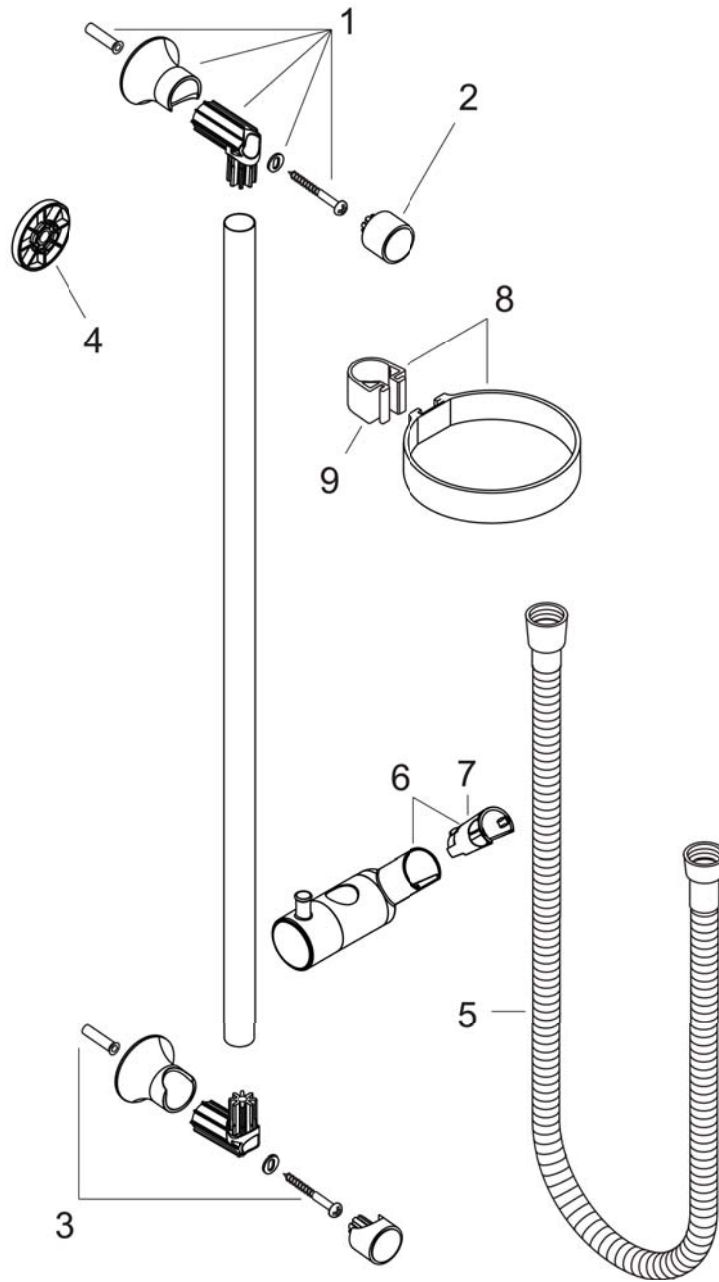

**Unica**  
**Wallbar Classic, 24"**  
 Finishes : **chrome**    Part no. : **27617000**

**Description**

**Features**

- Brass wallbar
- Angle-adjustable holder pivots left and right, slides easily and locks in place

**Item details**

**Compliance**

**Product image**

**Scale drawing**

Unica  
Wallbar Classic, 24"  
Finishes : chrome Part no. : 27617000

Exploded drawing

Year of production: >04/08

**Unica**  
**Wallbar Classic, 24"**  
 Finishes : **chrome**    Part no. : **27617000**

### Spare parts list

Year of production: >04/08

Pos.	Description	Part no.	Price	PU
1	wall support	95171000	-	1
2	cover	95129000	-	1
3	mounting set	96179000	-	1
4	tile-matching-disk	98992000	-	1
5	shower hose Sensoflex 1,60 m	28136000	-	1
6	support, assy	95172000	-	1
7	guide	98918000	-	1
8	shelf Casetta	28678000	-	1
9	clip for Casetta, Ø 22 mm	96189000	-	1