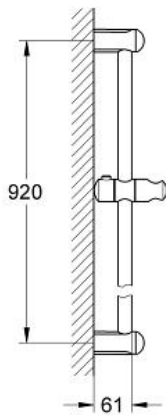

# 36" Shower Bar

MODEL # 27524000

Pure Freude  
an Wasser

**GROHE**

#### 36" Shower Bar