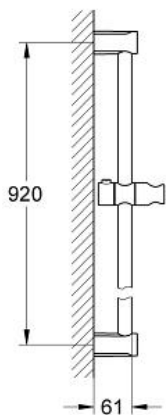

TEMPESTA COSMOPOLITAN

36" Shower Bar

MODEL # 27522000

Pure Freude
an Wasser

GROHE

C

Product Description:
TEMPESTA COSMOPOLITAN
36" Shower Bar

Standard Specification:

- With wall holders, • Glide element and swivel hand shower holder
- **GROHE StarLight** chrome finish

Applicable Codes & Standards:

- Energy Policy Act of 1992
- ASME A112.18.1/CSA B125.1

Color:

- 27522000 StarLight Chrome