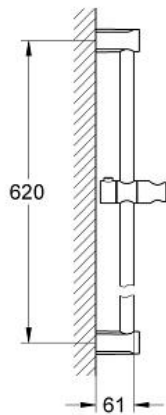

## 24" Shower Bar

MODEL # 27521000

*Pure Freude  
an Wasser*

**GROHE**  
WAVE

**Product Description:**  
TEMPESTA COSMOPOLITAN  
24" Shower Bar

**Standard Specification:**

- With wall brackets, glider and swivel hand shower holder
- **GROHE StarLight** chrome finish