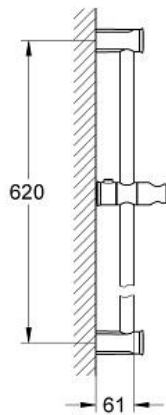

TEMPESTA RUSTIC  
24" Shower Bar  
MODEL # 27519000

Pure Freude  
an Wasser

**Product Description:**  
TEMPESTA RUSTIC  
24" Shower Bar

**Standard Specification:**

- With wall brackets, glider and swivel hand shower holder
- GROHE StarLight chrome finish

**Applicable Codes & Standards:**

- Energy Policy Act of 1992
- ASME A112.18.1/CSA B125.1

**Color:**

- 27519000 StarLight Chrome