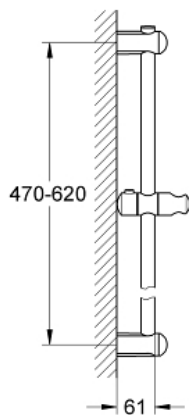

EUPHORIA
24" Shower Bar
MODEL # 27499000

Pure Freude
an Wasser

GROHE

C[®]

Product Description:

EUPHORIA
24" Shower Bar

Standard Specification:

- With wall holders, glide element and swivel holder
- **GROHE StarLight** chrome finish

Applicable Codes & Standards:

- Energy Policy Act of 1992
- ASME A112.18.1/CSA B125.1

Color:

- 27499000 StarLight Chrome