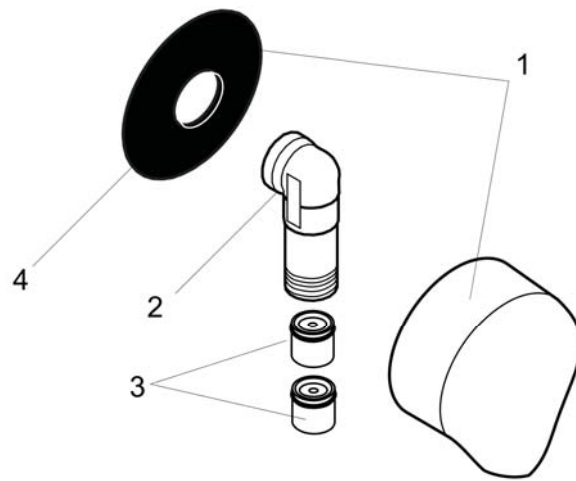

**FixFit**  
**Wall Outlet with Check Valves**  
 Finishes : **brushed nickel** Part no. : **27458823**

**Description**

**Features**

- non-return valve
- 1/2" NPT

**Item details**

**Compliance**

**Product image**

**Scale drawing**

**FixFit**  
**Wall Outlet with Check Valves**  
Finishes : **brushed nickel**    Part no. : **27458823**

**Exploded drawing**

Year of production: >03/07

**FixFit**

**Wall Outlet with Check Valves**

Finishes : **brushed nickel** Part no. : **27458823**

**Spare parts list**

Year of production: >03/07

Pos.	Description	Part no.	Price	PU
1	cover	97454820	-	1
2	connection angel	98531001	-	1
3	set of non return valves DW 15	94074000	-	1
4	support element	98557000	-	1