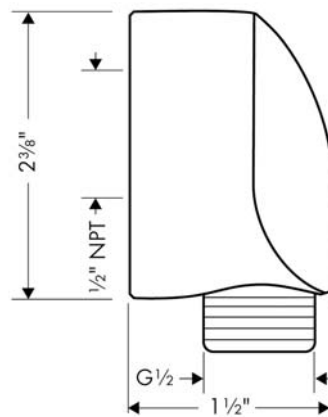

**FixFit**  
**Wall Outlet with Check Valves**  
 Finishes : **brushed nickel** Part no. : **27458823**

**Description**

**Features**

- non-return valve
- 1/2" NPT

**Item details**

**Compliance**

**Product image**

**Scale drawing**

**FixFit**  
**Wall Outlet with Check Valves**  
Finishes : **brushed nickel**    Part no. : **27458823**

**Exploded drawing**

Year of production: >03/07

**FixFit**

**Wall Outlet with Check Valves**

Finishes : **brushed nickel** Part no. : **27458823**

**Spare parts list**

Year of production: >03/07

Pos.	Description	Part no.	Price	PU
1	cover	97454820	-	1
2	connection angel	98531001	-	1
3	set of non return valves DW 15	94074000	-	1
4	support element	98557000	-	1