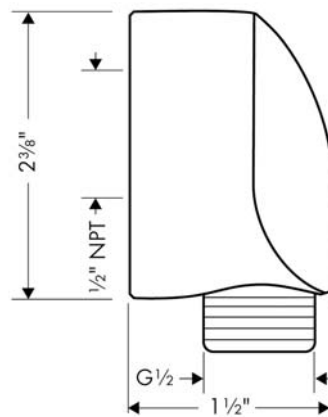

FixFit
Wall Outlet with Check Valves
 Finishes : **chrome** Part no. : **27458003**

Description

Features

- non-return valve
- 1/2" NPT

Item details

Compliance

Product image

Scale drawing

FixFit
Wall Outlet with Check Valves
Finishes : **chrome** Part no. : **27458003**

Exploded drawing

Year of production: >03/07

FixFit

Wall Outlet with Check Valves

Finishes : **chrome** Part no. : **27458003**

Spare parts list

Year of production: >03/07

Pos.	Description	Part no.	Price	PU
1	cover	97454000	-	1
2	connection angel	98531001	-	1
3	set of non return valves DW 15	94074000	-	1
4	support element	98557000	-	1