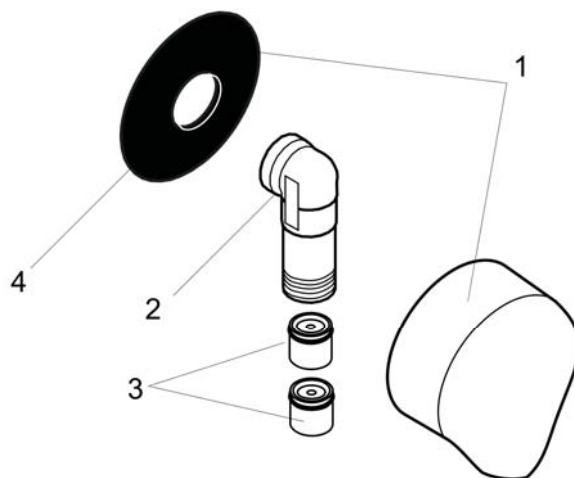

FixFit
Wall Outlet with Check Valves
 Finishes : **chrome** Part no. : **27458003**

Description

Features

- non-return valve
- 1/2" NPT

Item details

Compliance

Product image

Scale drawing

FixFit
Wall Outlet with Check Valves
Finishes : **chrome** Part no. : **27458003**

Exploded drawing

Year of production: >03/07

FixFit

Wall Outlet with Check Valves

Finishes : **chrome** Part no. : **27458003**

Spare parts list

Year of production: >03/07

Pos.	Description	Part no.	Price	PU
1	cover	97454000	-	1
2	connection angel	98531001	-	1
3	set of non return valves DW 15	94074000	-	1
4	support element	98557000	-	1