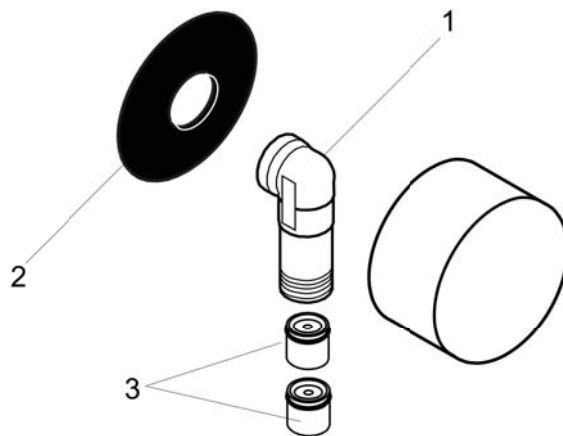

AXOR ShowerSolutions
AXOR Wall Outlet with Check Valves
Finishes : **chrome** Part no. : **27451001**

Description

Features

- non-return valve
- 1/2" NPT

Item details

Compliance

Product image

Scale drawing

AXOR ShowerSolutions
AXOR Wall Outlet with Check Valves
Finishes : **chrome** Part no. : **27451001**

Exploded drawing

Year of production: **02/01 - 01/18**

AXOR ShowerSolutions
AXOR Wall Outlet with Check Valves
 Finishes : **chrome** Part no. : **27451001**

Spare parts list

Year of production: **02/01 - 01/18**

Pos.	Description	Part no.	Price	PU
1	connection angel	98531USA	-	-
2	support element	98557000	-	1
3	set of non return valves DW 15	94074000	-	1