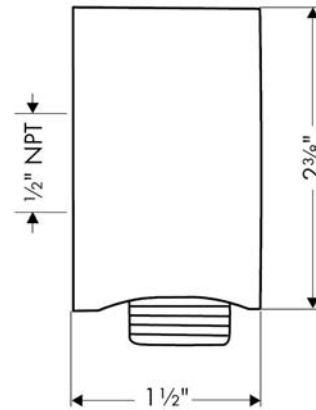

AXOR ShowerSolutions
AXOR Wall Outlet with Check Valves
Finishes : **chrome** Part no. : **27451001**

Description

Features

- non-return valve
- 1/2" NPT

Item details

Compliance

Product image

Scale drawing