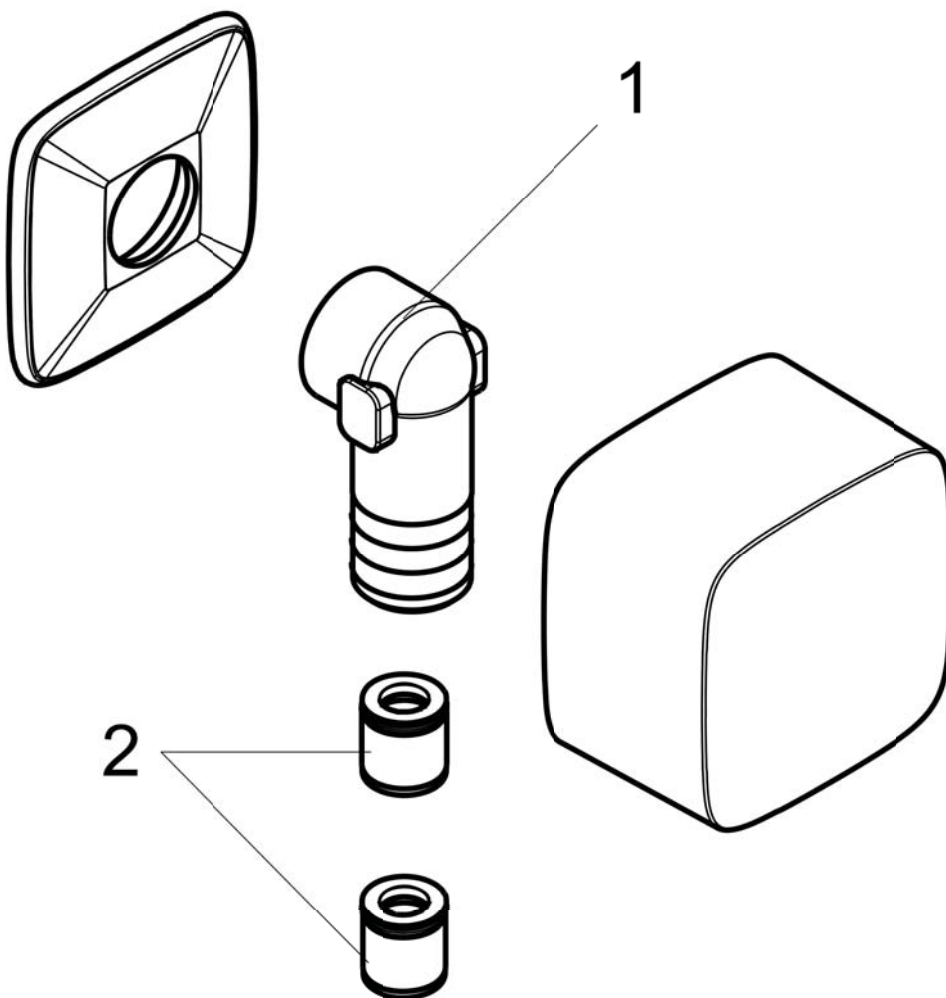

FixFit
Wall Outlet PuraVida with Check Valves
 Finishes : **chrome** Part no. : **27414001**

Description

Features

- non-return valve
- 1/2" NPT

Item details

Compliance

Product image

Scale drawing

FixFit
Wall Outlet PuraVida with Check Valves
 Finishes : **chrome** Part no. : **27414001**

Exploded drawing

Year of production: 09/09 - 01/18

FixFit
Wall Outlet PuraVida with Check Valves
 Finishes : **chrome** Part no. : **27414001**

Spare parts list

Year of production: **09/09 - 01/18**

Pos.	Description	Part no.	Price	PU
1	connection angel	98531001	-	1
2	set of non return valves DW 15	94074000	-	1