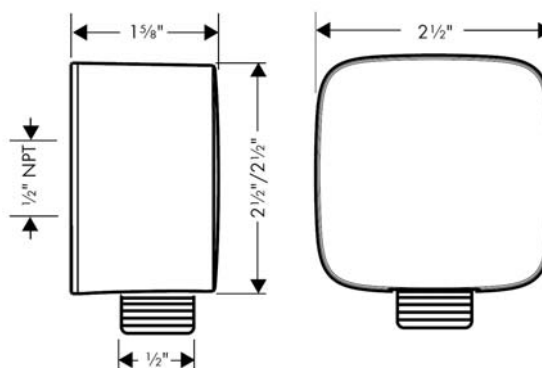

FixFit
Wall Outlet PuraVida with Check Valves
 Finishes : **chrome** Part no. : **27414001**

Description

Features

- non-return valve
- 1/2" NPT

Item details

Compliance

Product image

Scale drawing

FixFit
Wall Outlet PuraVida with Check Valves
 Finishes : **chrome** Part no. : **27414001**

Exploded drawing

Year of production: 09/09 - 01/18

FixFit
Wall Outlet PuraVida with Check Valves
 Finishes : **chrome** Part no. : **27414001**

Spare parts list

Year of production: **09/09 - 01/18**

Pos.	Description	Part no.	Price	PU
1	connection angel	98531001	-	1
2	set of non return valves DW 15	94074000	-	1