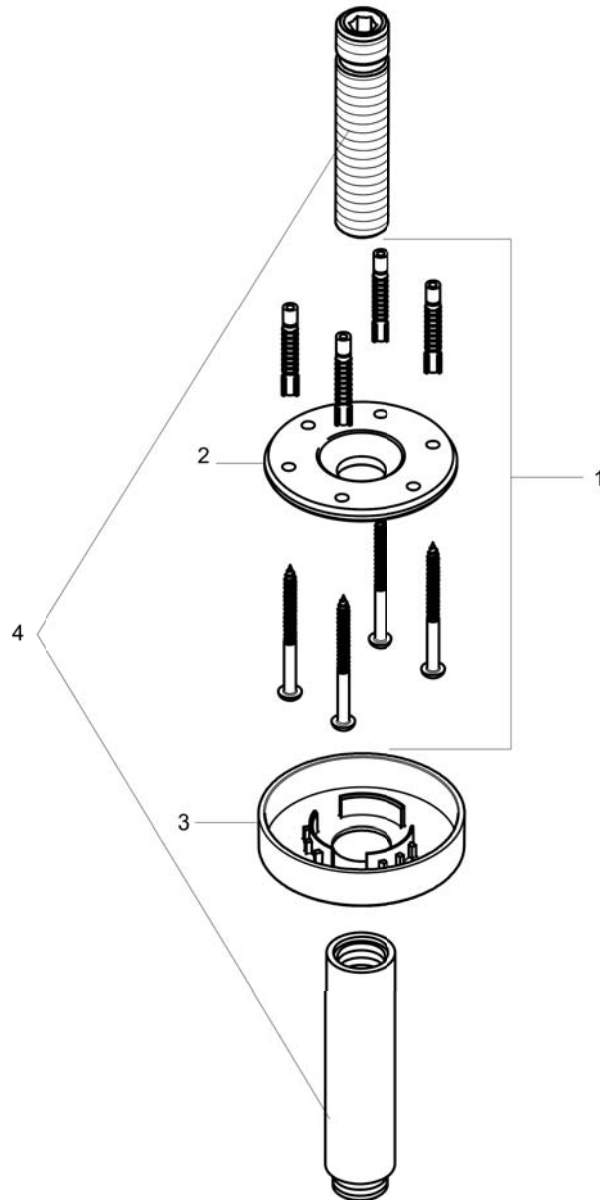

Raindance E
Extension Pipe for Ceiling Mount
 Finishes : chrome Part no. : 27393001

Description

Features

- Brass
- 1/2" NPT
- 4" pipe, Escutcheon, Includes adjustable installation nipple, Multiple pipes may be joined in series to create a longer extension, Included mounting plate provides additional support

Item details

Compliance

Product image

Scale drawing

Raindance E
Extension Pipe for Ceiling Mount
Finishes : chrome Part no. : 27393001

Exploded drawing

Year of production: >03/18

Raindance E
Extension Pipe for Ceiling Mount
 Finishes : **chrome** Part no. : **27393001**

Spare parts list

Year of production: >03/18

Pos.	Description	Part no.	Price	PU
1	mounting kit	95208000	-	1
2	O-ring 34x2	98383000	-	1
3	escutcheon Ø 80 mm	92122000	-	1
4	-	27479001	-	1