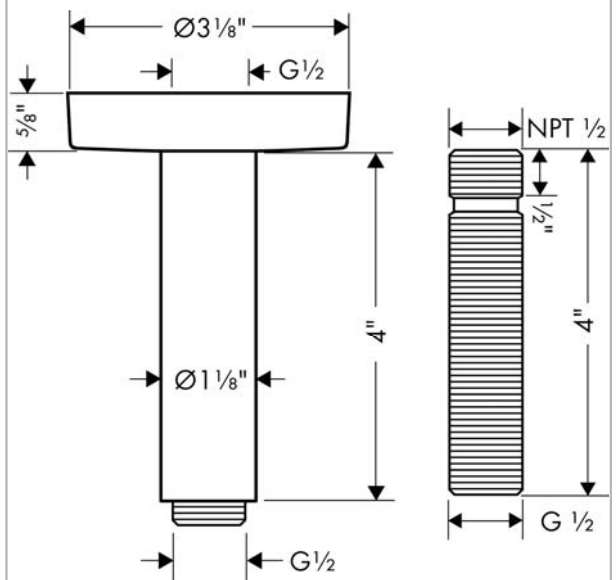

Raindance E
Extension Pipe for Ceiling Mount
 Finishes : chrome Part no. : 27393001

Description

Features

- Brass
- 1/2" NPT
- 4" pipe, Escutcheon, Includes adjustable installation nipple, Multiple pipes may be joined in series to create a longer extension, Included mounting plate provides additional support

Item details

Compliance

Product image

Scale drawing

Raindance E
Extension Pipe for Ceiling Mount
Finishes : chrome Part no. : 27393001

Exploded drawing

Year of production: >03/18

Raindance E
Extension Pipe for Ceiling Mount
 Finishes : **chrome** Part no. : **27393001**

Spare parts list

Year of production: >03/18

Pos.	Description	Part no.	Price	PU
1	mounting kit	95208000	-	1
2	O-ring 34x2	98383000	-	1
3	escutcheon Ø 80 mm	92122000	-	1
4	-	27479001	-	1