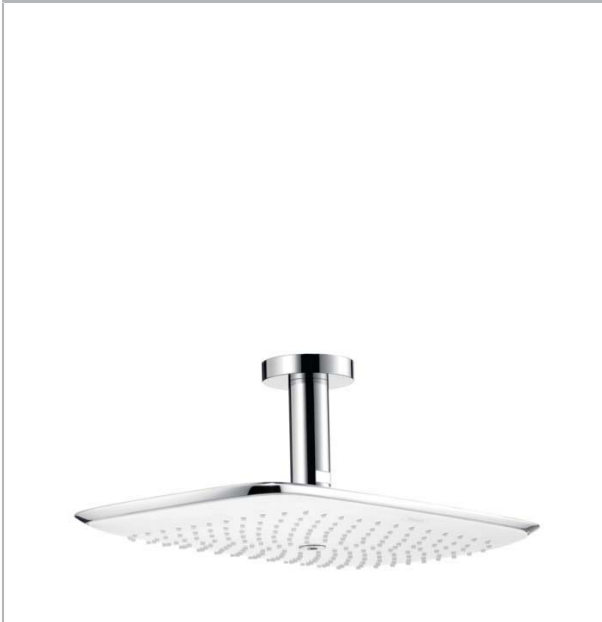

PuraVida
Showerhead 400 1-Jet with Ceiling Mount, 2.5 GPM
Finishes : white/chrome Part no. : 27390401

Description

Features

- 192 no-clog spray channels
- Spray modes: RainAir XL
- Flow: 2.5 GPM (9.5 L/Min)
- Spray face finish: Chrome or White
- Includes brass showerarm

Item details

Technology

Compliance

Product image

Scale drawing

PuraVida
Showerhead 400 1-Jet with Ceiling Mount, 2.5 GPM
Finishes : white/chrome Part no. : 27390401

Exploded drawing

Year of production: >03/10

PuraVida
Showerhead 400 1-Jet with Ceiling Mount, 2.5 GPM
 Finishes : white/chrome Part no. : 27390401

Spare parts list

Year of production: >03/10

Pos.	Description	Part no.	Price	PU
1	mounting kit	95208000	-	1
2	set of non return valves DW 15	94074000	-	1
3	hollow set screw M6x10 DIN 914	96526000	-	1
4	filter	97735000	-	1
5	air jet (Eco)	95416001	-	1