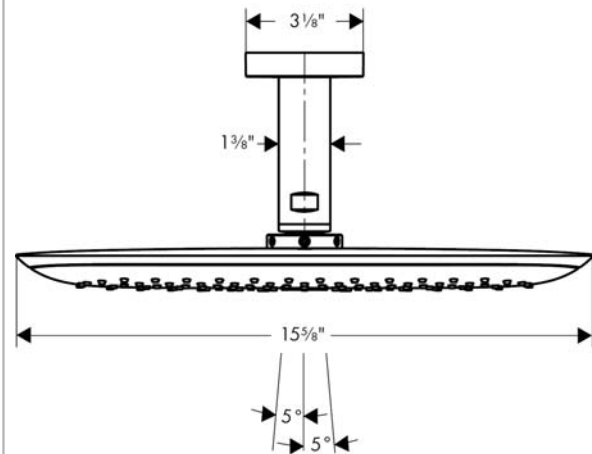

PuraVida
Showerhead 400 1-Jet with Ceiling Mount, 2.5 GPM
Finishes : white/chrome Part no. : 27390401

Description

Features

- 192 no-clog spray channels
- Spray modes: RainAir XL
- Flow: 2.5 GPM (9.5 L/Min)
- Spray face finish: Chrome or White
- Includes brass showerarm

Item details

Technology

Compliance

Product image

Scale drawing

PuraVida
Showerhead 400 1-Jet with Ceiling Mount, 2.5 GPM
Finishes : white/chrome Part no. : 27390401

Exploded drawing

Year of production: >03/10

PuraVida
Showerhead 400 1-Jet with Ceiling Mount, 2.5 GPM
 Finishes : white/chrome Part no. : 27390401

Spare parts list

Year of production: >03/10

Pos.	Description	Part no.	Price	PU
1	mounting kit	95208000	-	1
2	set of non return valves DW 15	94074000	-	1
3	hollow set screw M6x10 DIN 914	96526000	-	1
4	filter	97735000	-	1
5	air jet (Eco)	95416001	-	1