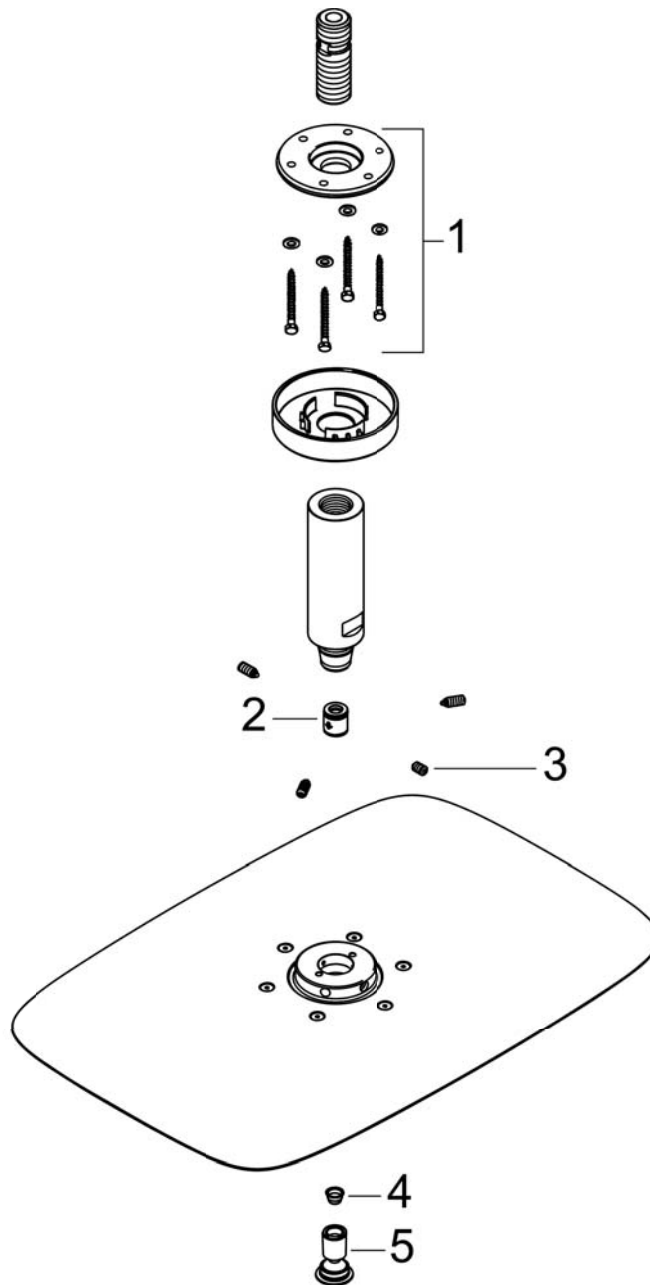

PuraVida
Showerhead 400 1-Jet with Ceiling Mount, 2.5 GPM
Finishes : white/chrome Part no. : 27390401

Description

Features

- 192 no-clog spray channels
- Spray modes: RainAir XL
- Flow: 2.5 GPM (9.5 L/Min)
- Spray face finish: Chrome or White
- Includes brass showerarm

Item details

Technology

Compliance

Product image

Scale drawing

PuraVida
Showerhead 400 1-Jet with Ceiling Mount, 2.5 GPM
Finishes : white/chrome Part no. : 27390401

Exploded drawing

Year of production: >03/10

PuraVida
Showerhead 400 1-Jet with Ceiling Mount, 2.5 GPM
 Finishes : white/chrome Part no. : 27390401

Spare parts list

Year of production: >03/10

Pos.	Description	Part no.	Price	PU
1	mounting kit	95208000	-	1
2	set of non return valves DW 15	94074000	-	1
3	hollow set screw M6x10 DIN 914	96526000	-	1
4	filter	97735000	-	1
5	air jet (Eco)	95416001	-	1