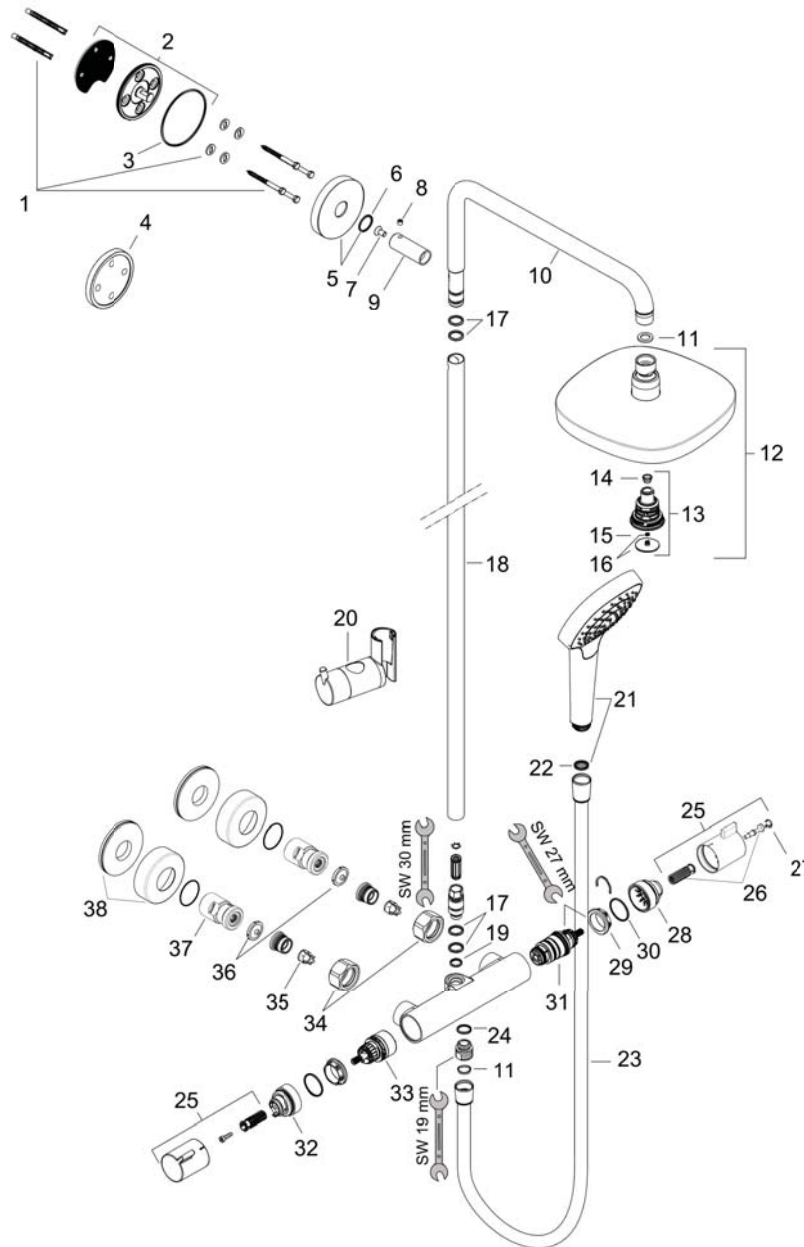

Croma Select E
Showerpipe 180 2-Jet, 2.0 GPM
Finishes : **chrome**   Part no. : **27257001**

Exploded drawing

Year of production: >01/16

Croma Select E
Showerpipe 180 2-Jet, 2.0 GPM
Finishes : **chrome** Part no. : **27257001**

Spare parts list

Year of production: >01/16

Pos.	Description	Part no.	Price	PU
1	mounting set	98716000	-	1
2	wall flange	95687000	-	1
3	O-ring 72x2	98395000	-	1
4	tile-matching-disk	98681000	-	1
5	escutcheon Ø 80 mm	95691000	-	1
6	O-ring 20x2	98165000	-	1
7	screw	92137000	-	1
8	hollow set screw M6x5	98447000	-	1
9	sleeve	92166000	-	1
10	shower arm	92348000	-	1
11	seal	98058000	-	1
12	showerhead cpl.	26528001	-	1
13	selector assy	98343000	-	1
14	filter	97735000	-	1
15	O-ring 3x1	98384000	-	1
16	cover	98344000	-	1
17	O-ring 15x2,5	98131000	-	1
18	pipe 973 mm	92468000	-	1
19	O-ring 12x2,25	98382000	-	1
20	support, assy	97651000	-	1
21	handshower	26811401	-	1
22	filter packing	94246000	-	1
23	shower hose 1,60 m	28276003	-	1
24	O-ring 14x2	98129000	-	1
25	handle	95836001	-	1
26	handle fixing set	95843001	-	1
27	cover cap	95433000	-	1
28	safety set for temperature control	95839001	-	1
29	nut	98913000	-	1
30	O-ring 26x1,5	98390000	-	1
31	thermostat cartridge	98282001	-	1
32	stop ring for flow control	95927000	-	1
33	shut off unit with selector	98283000	-	1
34	set of nuts	96157000	-	1
35	non return valve	96737000	-	1
36	filter packing	96922000	-	1
37	isolation valve	98341000	-	1
38	escutcheon	98340000	-	1