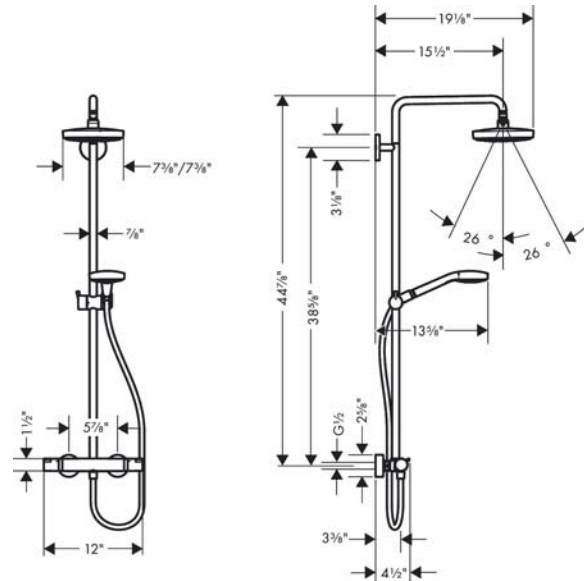

Scale drawing