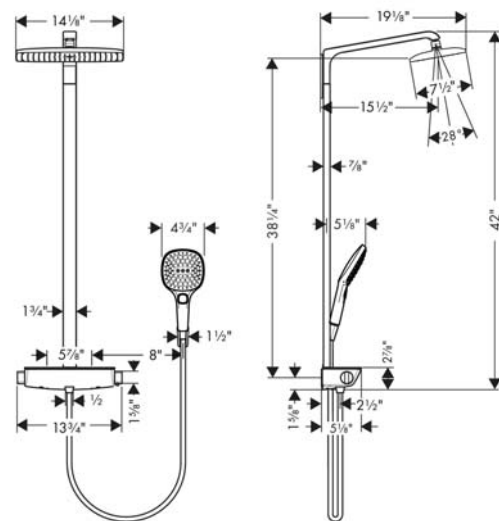

Raindance E
Showerpipe 360 1-Jet, 2.5 GPM
 Finishes : **chrome** Part no. : **27112001**

Description

Features

- Flow: 2.5 GPM (9.5 L/Min)
- Outlets may not be operated simultaneously
- Shelf: Shelf made of safety glass
- Shower outlet flow: 2.5 GPM (9.5 L/Min)
- Anti-scald 100° safety stop
- Integrated volume control/diverter for 2 functions
- Exposed installation
- Thermostatic cartridge

Item details

Technology

Compliance

Product image

Scale drawing

Raindance E
Showerpipe 360 1-Jet, 2.5 GPM
Finishes : **chrome** Part no. : **27112001**

Exploded drawing

Year of production: >04/14

Raindance E
Showerpipe 360 1-Jet, 2.5 GPM
 Finishes : **chrome** Part no. : **27112001**

Spare parts list

Year of production: >04/14

Pos.	Description	Part no.	Price	PU
1	shower arm	92267000	-	1
2	filter	97735000	-	1
3	filter packing	94246000	-	1
4	shower hose Isiflex'B 1,60 m	28276000	-	1
5	seal	98058000	-	1
6	pipe with cover (850 mm)	92265000	-	1
7	escutcheon	98478001	-	1
8	O-ring 14x2	98129000	-	1
9	shower holder	28331000	-	1
10	guide	98918000	-	1
11	tile-matching-disk	95960000	-	1
12	handle for thermostat	95770000	-	1
13	safety set	95771000	-	1
14	nut	98913000	-	1
15	handle	95957000	-	1
16	shut off unit with selector	98283000	-	1
17	O-ring 17x2	98199000	-	1
18	non return valve (pressure-resistant up to 2 MPa)	95773000	-	1
19	set of S-unions	95772001	-	1
20	handshower	26521001	-	1
21	thermostat cartridge	98282001	-	1
22	handle fixing set	92130000	-	1