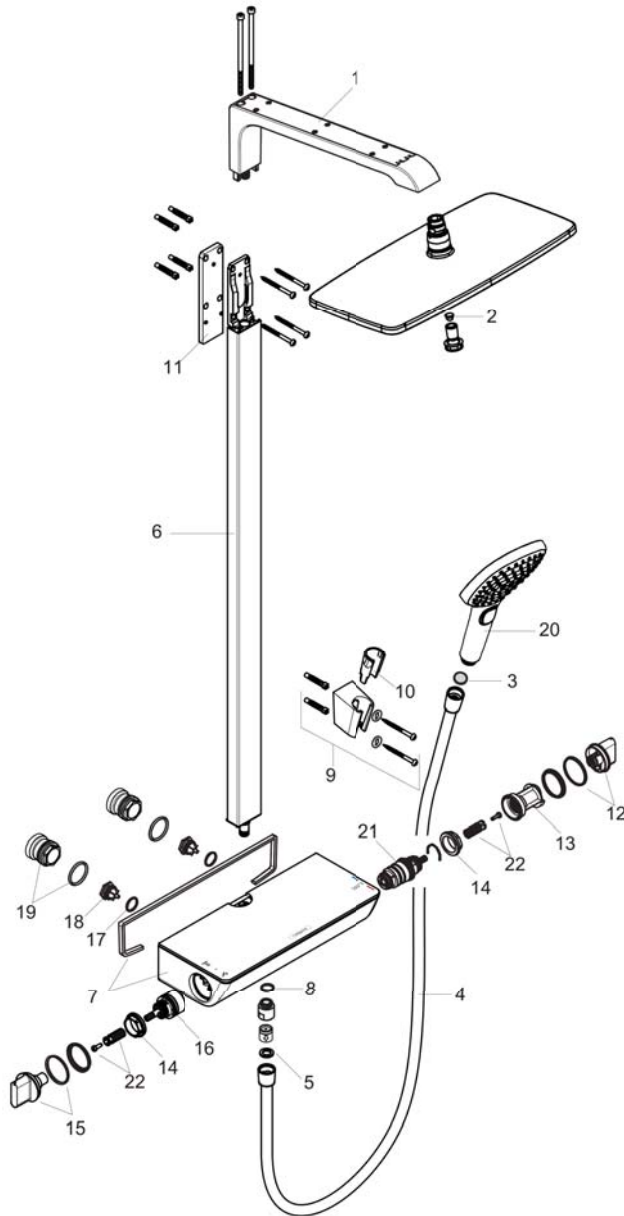

Raindance E
Showerpipe 360 1-Jet, 2.5 GPM
 Finishes : **chrome** Part no. : **27112001**

Description

Features

- Flow: 2.5 GPM (9.5 L/Min)
- Outlets may not be operated simultaneously
- Shelf: Shelf made of safety glass
- Shower outlet flow: 2.5 GPM (9.5 L/Min)
- Anti-scald 100° safety stop
- Integrated volume control/diverter for 2 functions
- Exposed installation
- Thermostatic cartridge

Item details

Technology

Compliance

Product image

Scale drawing

Raindance E
Showerpipe 360 1-Jet, 2.5 GPM
Finishes : **chrome** Part no. : **27112001**

Exploded drawing

Year of production: >04/14

Raindance E
Showerpipe 360 1-Jet, 2.5 GPM
 Finishes : **chrome** Part no. : **27112001**

Spare parts list

Year of production: >04/14

Pos.	Description	Part no.	Price	PU
1	shower arm	92267000	-	1
2	filter	97735000	-	1
3	filter packing	94246000	-	1
4	shower hose Isiflex'B 1,60 m	28276000	-	1
5	seal	98058000	-	1
6	pipe with cover (850 mm)	92265000	-	1
7	escutcheon	98478001	-	1
8	O-ring 14x2	98129000	-	1
9	shower holder	28331000	-	1
10	guide	98918000	-	1
11	tile-matching-disk	95960000	-	1
12	handle for thermostat	95770000	-	1
13	safety set	95771000	-	1
14	nut	98913000	-	1
15	handle	95957000	-	1
16	shut off unit with selector	98283000	-	1
17	O-ring 17x2	98199000	-	1
18	non return valve (pressure-resistant up to 2 MPa)	95773000	-	1
19	set of S-unions	95772001	-	1
20	handshower	26521001	-	1
21	thermostat cartridge	98282001	-	1
22	handle fixing set	92130000	-	1