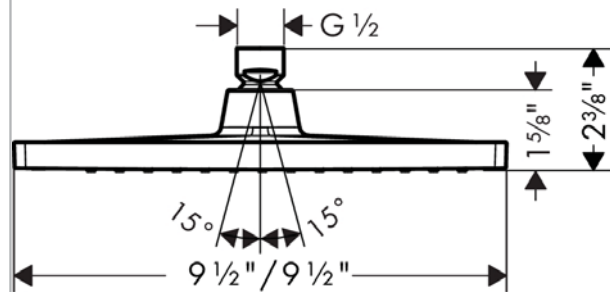

Crometta E
Showerhead 240 1-Jet, 2.0 GPM
 Finishes : brushed nickel Part no. : 26727821

Description

Features

- 206 no-clog spray channels
- Spray modes: Rain
- Flow: 2.0 GPM (7.6 L/Min)
- Fully-finished matching spray face

Item details

Technology

Compliance

Product image

Scale drawing

Crometta E
Showerhead 240 1-Jet, 2.0 GPM
Finishes : **brushed nickel** Part no. : **26727821**

Exploded drawing

Year of production: >01/18

Crometta E
Showerhead 240 1-Jet, 2.0 GPM
 Finishes : **brushed nickel** Part no. : **26727821**

Spare parts list

Year of production: >01/18

Pos.	Description	Part no.	Price	PU
1	filter packing	94246000	-	1