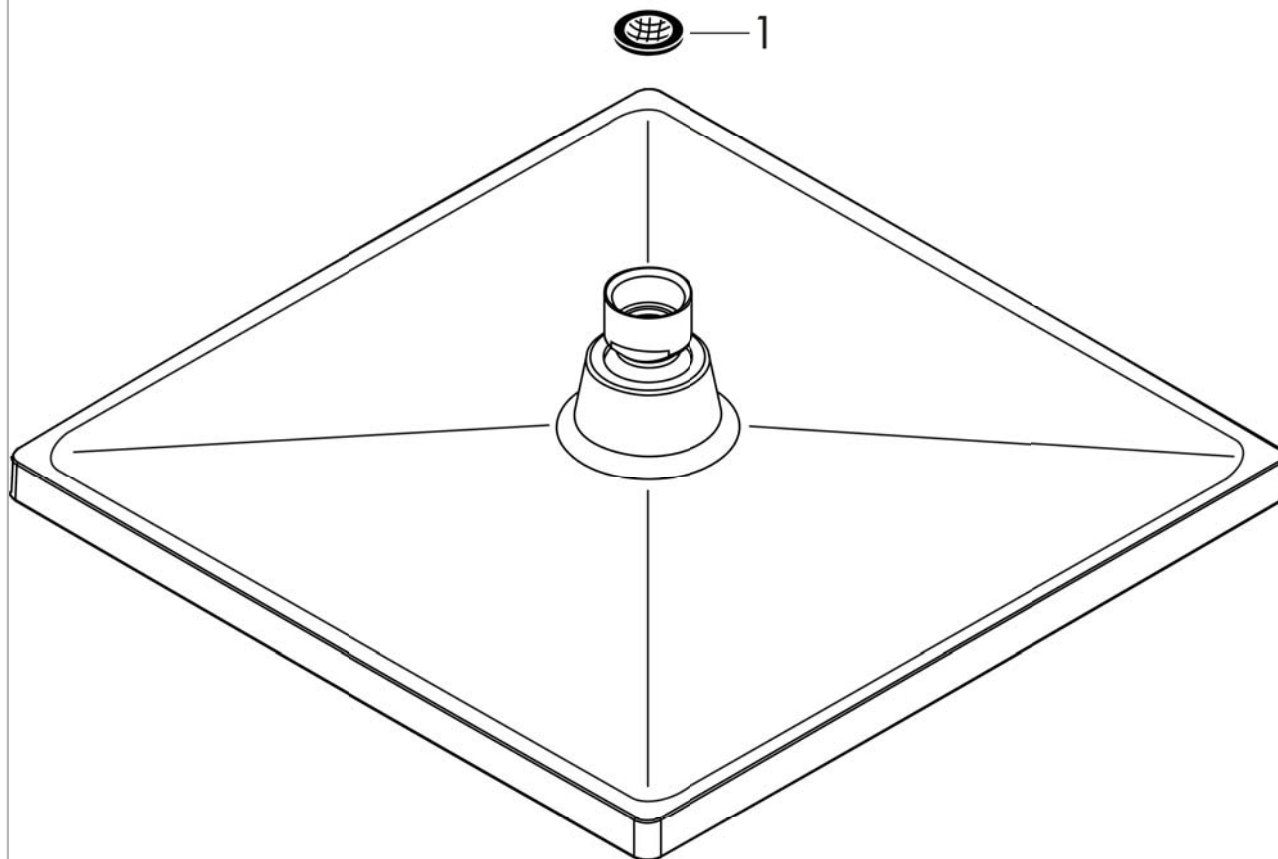

Crometta E
Showerhead 240 1-Jet, 2.0 GPM
 Finishes : brushed nickel Part no. : 26727821

Description

Features

- 206 no-clog spray channels
- Spray modes: Rain
- Flow: 2.0 GPM (7.6 L/Min)
- Fully-finished matching spray face

Item details

Technology

Compliance

Product image

Scale drawing

Crometta E
Showerhead 240 1-Jet, 2.0 GPM
Finishes : **brushed nickel** Part no. : **26727821**

Exploded drawing

Year of production: >01/18

Crometta E
Showerhead 240 1-Jet, 2.0 GPM
 Finishes : **brushed nickel** Part no. : **26727821**

Spare parts list

Year of production: >01/18

Pos.	Description	Part no.	Price	PU
1	filter packing	94246000	-	1