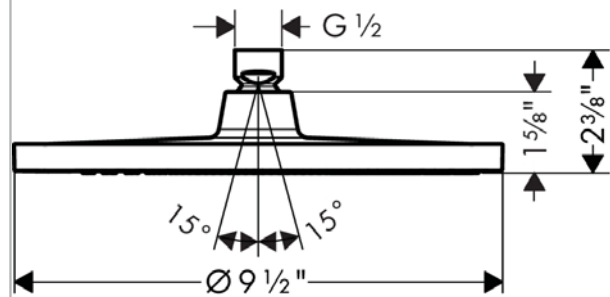

Crometta S
Showerhead 240 1-Jet, 2.0 GPM
 Finishes : **chrome** Part no. : **26724001**

Description

Features

- 180 no-clog spray channels
- Spray modes: Rain
- Flow: 2.0 GPM (7.6 L/Min)
- Fully-finished matching spray face

Item details

Technology

Compliance

Product image

Scale drawing

Crometta S
Showerhead 240 1-Jet, 2.0 GPM
Finishes : **chrome** Part no. : **26724001**

Exploded drawing

Year of production: >01/18