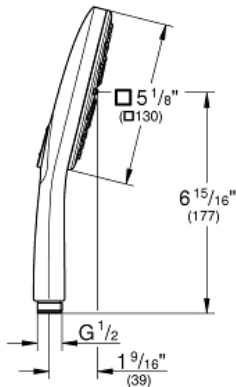

RAINSHOWER SMARTACTIVE  
130 CUBE  
Hand Shower, 3 Sprays  
MODEL # 26552000

Pure Freude  
an Wasser

GROHE

**Product Description:**  
RAINSHOWER SMARTACTIVE 130 CUBE  
Hand Shower, 3 Sprays

**Standard Specification:**