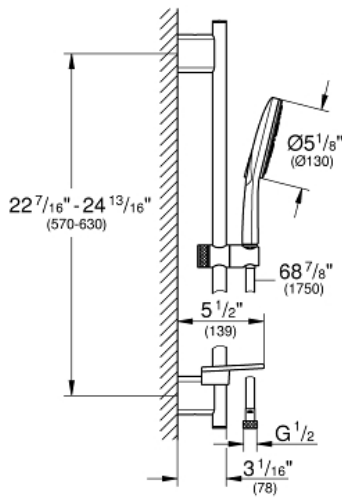

RAINSHOWER SMARTACTIVE
130
Shower Set
MODEL # 26547000

Pure Freude
an Wasser

GROHE

Product Description:
RAINSHOWER SMARTACTIVE 130
Shower Set

Standard Specification:

- Consisting of:
- Rainshower SmartActive 130 Hand Shower (26 545)
- 24" Shower Bar (26 602)
- Rotaflex metal shower hose 69" (1750mm)
- GROHE EasyReach tray
- GROHE EcoJoy 1.75 gpm (6.6 l/min) flow limiter
- GROHE DreamSpray perfect spray pattern
- GROHE StarLight chrome finish
- GROHE QuickFix Plus adjustable distance between brackets for adaption to existing drilling holes
- GROHE TileFix adjustable depth on upper and lower bracket
- SpeedClean anti-lime system
- Inner WaterGuide for a longer life
- Twistfree to prevent hose from twisting

Applicable Codes & Standards:

- Energy Policy Act of 1992
- ASME A112.18.1/CSA B125.1
- EPA WaterSense®
- CalGreen
- LOGO CEC

Color:

- 26547000 StarLight Chrome