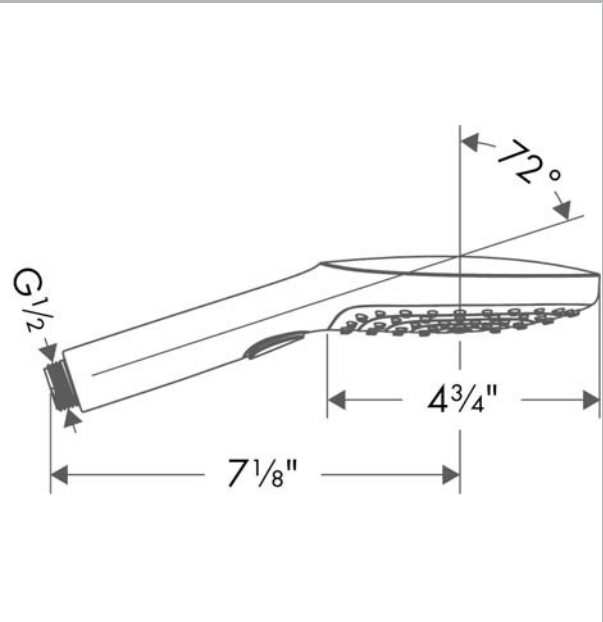

Raindance Select E
Handshower 120 3-Jet, 2.5 GPM
 Finishes : white/chrome Part no. : 26521401

Description

Features

- Select button for comfortable alternation of spray modes
- 78 no-clog spray channels
- Spray modes: RainAir, Rain, Whirl
- Flow: 2.5 GPM (9.5 L/Min)
- Fully-finished matching spray face

Item details

Technology

Compliance

Product image

Scale drawing

Raindance Select E
Handshower 120 3-Jet, 2.5 GPM
Finishes : white/chrome Part no. : 26521401

Exploded drawing

Year of production: >12/12

Raindance Select E
Handshower 120 3-Jet, 2.5 GPM
 Finishes : **white/chrome** Part no. : **26521401**

Spare parts list

Year of production: >12/12

Pos.	Description	Part no.	Price	PU
1	filter packing	94246000	-	1