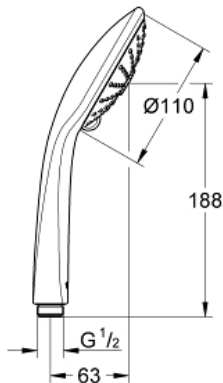

EUPHORIA 110 MASSAGE Hand Shower, 3 Sprays

MODEL # 26513000

Pure Freude
an Wasser

GROHE

Product Description:
EUPHORIA 110 MASSAGE
Hand Shower, 3 Sprays

Standard Specification:

- 4 5/8" Face
- 3 Adjustable sprays: Rain, Massage & SmartRain
- GROHE EcoJoy 1.75 gpm (6.6 l/min) flow limiter
- GROHE DreamSpray perfect spray pattern
- GROHE SprayDimmer (flow rate reduction)
- GROHE StarLight chrome finish
- Spray plate white
- SpeedClean anti-lime system
- Inner WaterGuide for a longer life
- Universal mounting system (fits all standard shower hoses)
- Min. recommended pressure: 15 psi (1.0 bar)

Applicable Codes & Standards:

- Energy Policy Act of 1992
- ASME A112.18.1/CSA B125.1
- LOGO CEC

Color:

- 26513000 StarLight Chrome