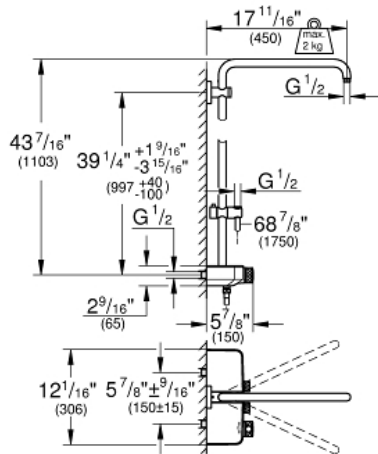

EUPHORIA SMARTCONTROL  
SYSTEM MONO  
Shower System with Thermostat  
for Wall Mount

MODEL # 26511000

Pure Freude  
an Wasser

GROHE

**Product Description:**  
EUPHORIA SMARTCONTROL SYSTEM MONO  
Shower System with Thermostat for Wall Mount

**Standard Specification:**

- Consisting of:
- Horizontal 17 3/4" (450 mm) shower arm\*
- Upper bracket adjustable for minimal adaption to existing drilling holes
- Exposed SmartControl thermostat
- Allows change between:
- Head shower and hand shower (to be ordered separately)\*\*
- With ball joint
- Rotation angle  $\pm 15^\circ$
- Adjustable height bar with gliding element
- Rotaflex metal shower hose 69" (1750mm)
- **GROHE StarLight** chrome finish
- **GROHE CoolTouch** No risk of scalding
- **GROHE TurboStat** Compact cartridge with wax thermoelement
- **GROHE EcoJoy** technology for less water and perfect flow
- GROHE SafeStop at 100°F (38°C)
- GROHE SafeStop Plus optional temperature limiter at 110°F (43°C) included
- SmartControl push for ON-OFF, turn for volume adjustment from EcoJoy to Full Flow
- Integrated GROHE EasyReach shower tray
- Inner WaterGuide for a longer life
- Twistfree to prevent hose from twisting
- Suitable for instantaneous heaters from 18 kW/h
- Minimum flow rate 1.8 gpm (7 l/min)
- Min. recommended pressure: 15 psi (1.0 bar)
- \*Shower head weight of up to 4.4 lbs (2 kg) acceptable

**Applicable Codes & Standards:**

- ASME A112.18.1/CSA B125.1
- CalGreen

**Color:**

- 26511000 StarLight Chrome