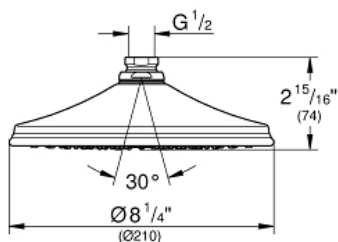

RAINSHOWER RUSTIC 210

Shower Head 1 Spray

MODEL # 26474000

Pure Freude
an Wasser

GROHE

Product Description:
RAINSHOWER RUSTIC 210
Shower Head 1 Spray

Standard Specification:

- Spray pattern: Rain
- Normal (wide) spray **starting at 7 psi** flow pressure
- Diameter 8 1/4"
- 120 spray nozzles
- Brass
- 20° swivel ball joint ($\pm 20^\circ$)
- 1/2" Connection thread
- **GROHE EcoJoy** 1.75 gpm (6.6 l/min) flow limiter
- **GROHE StarLight** chrome finish
- **SpeedClean** anti-lime system