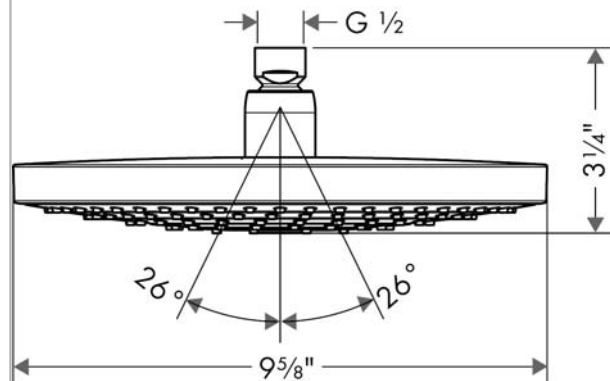

Raindance Select S
Showerhead 240 2-Jet, 2.5 GPM
 Finishes : **chrome** Part no. : **26469001**

Description

Features

- 134 no-clog spray channels
- Spray modes: RainAir, Rain
- Flow: 2.5 GPM (9.5 L/Min)
- Select button for comfortable alternation of spray modes
- Fully-finished matching spray face
- Spray face removable for cleaning

Item details

Technology

Compliance

Product image

Scale drawing

Raindance Select S
Showerhead 240 2-Jet, 2.5 GPM
Finishes : **chrome** Part no. : **26469001**

Exploded drawing

Year of production: >01/14

Raindance Select S
Showerhead 240 2-Jet, 2.5 GPM
 Finishes : **chrome** Part no. : **26469001**

Spare parts list

Year of production: >01/14

Pos.	Description	Part no.	Price	PU
1	seal	98058000	-	1
2	filter	97735000	-	1
3	cover	98344000	-	1
4	O-ring 3x1	98384000	-	1
5	selector assy	98343001	-	1