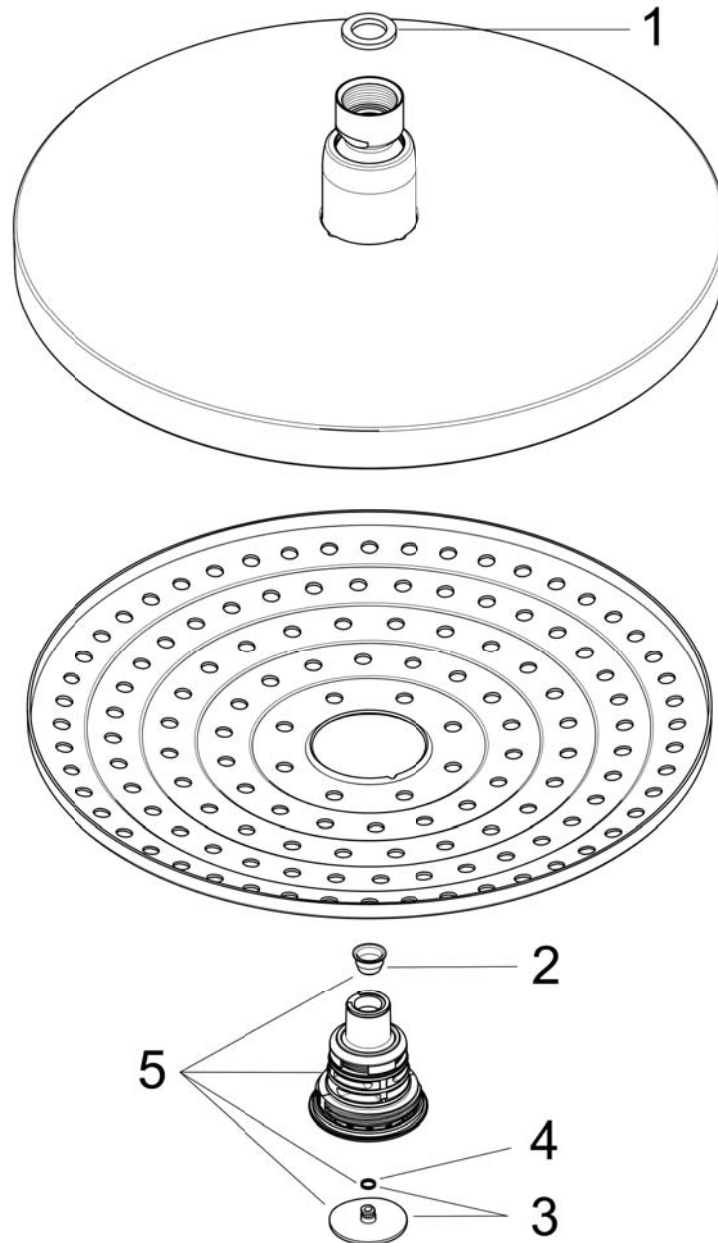

Raindance Select S
Showerhead 240 2-Jet, 2.5 GPM
 Finishes : **chrome** Part no. : **26469001**

Description

Features

- 134 no-clog spray channels
- Spray modes: RainAir, Rain
- Flow: 2.5 GPM (9.5 L/Min)
- Select button for comfortable alternation of spray modes
- Fully-finished matching spray face
- Spray face removable for cleaning

Item details

Technology

Compliance

Product image

Scale drawing

Raindance Select S
Showerhead 240 2-Jet, 2.5 GPM
Finishes : **chrome** Part no. : **26469001**

Exploded drawing

Year of production: >01/14

Raindance Select S
Showerhead 240 2-Jet, 2.5 GPM
 Finishes : **chrome** Part no. : **26469001**

Spare parts list

Year of production: >01/14

Pos.	Description	Part no.	Price	PU
1	seal	98058000	-	1
2	filter	97735000	-	1
3	cover	98344000	-	1
4	O-ring 3x1	98384000	-	1
5	selector assy	98343001	-	1