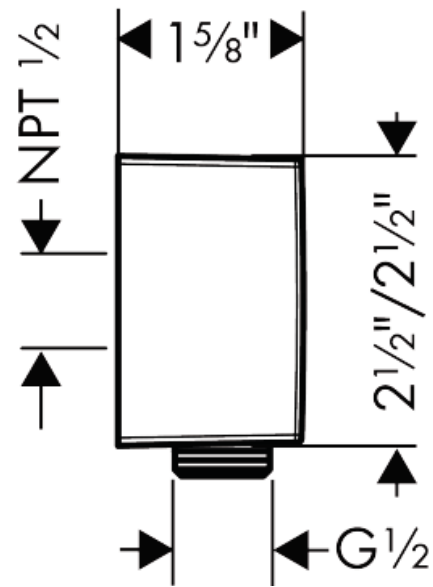

FixFit
Wall Outlet Square with Check Valves
 Finishes : brushed nickel Part no. : 26455821

Description

Features

- non-return valve
- 1/2" NPT

Item details

Compliance

Product image

Scale drawing

FixFit
Wall Outlet Square with Check Valves
Finishes : brushed nickel Part no. : 26455821

Exploded drawing

Year of production: >01/18

FixFit

Wall Outlet Square with Check Valves

Finishes : **brushed nickel** Part no. : **26455821**

Spare parts list

Year of production: >01/18

Pos.	Description	Part no.	Price	PU
1	connection angel	98531001	-	1
2	set of non return valves DW 15	94074000	-	1