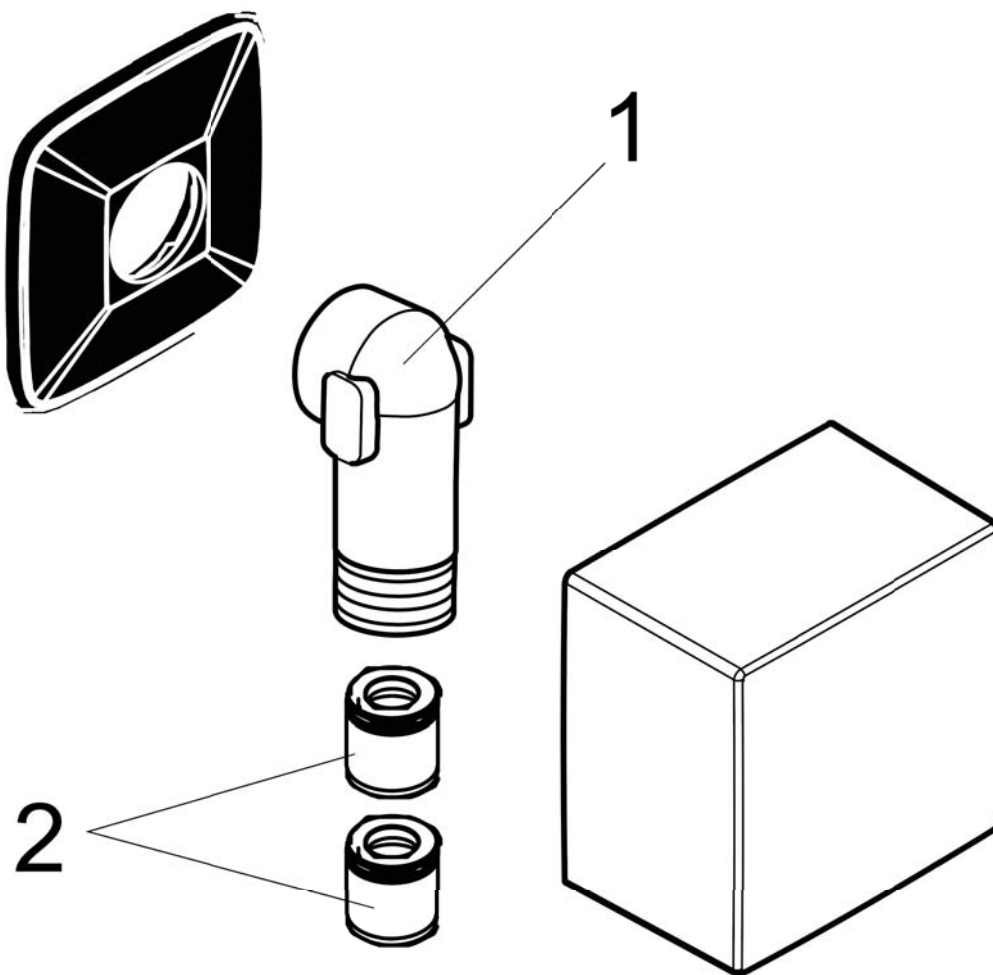

FixFit
Wall Outlet Square with Check Valves
 Finishes : brushed nickel Part no. : 26455821

Description

Features

- non-return valve
- 1/2" NPT

Item details

Compliance

Product image

Scale drawing

FixFit
Wall Outlet Square with Check Valves
Finishes : brushed nickel Part no. : 26455821

Exploded drawing

Year of production: >01/18

FixFit

Wall Outlet Square with Check Valves

Finishes : **brushed nickel** Part no. : **26455821**

Spare parts list

Year of production: >01/18

Pos.	Description	Part no.	Price	PU
1	connection angel	98531001	-	1
2	set of non return valves DW 15	94074000	-	1