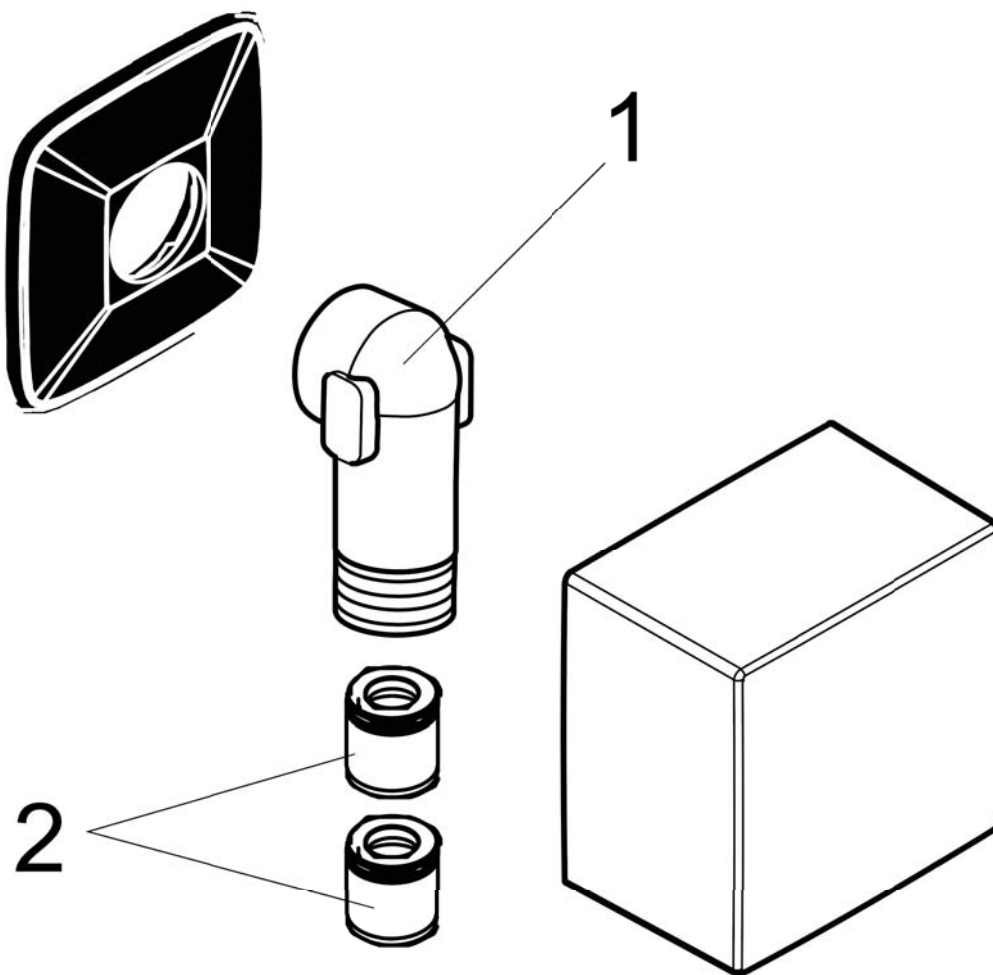

FixFit
Wall Outlet Square with Check Valves
 Finishes : **chrome** Part no. : **26455001**

Description

Features

- non-return valve
- 1/2" NPT

Item details

Compliance

Product image

Scale drawing

FixFit
Wall Outlet Square with Check Valves
Finishes : chrome Part no. : 26455001

Exploded drawing

Year of production: >01/18

FixFit

Wall Outlet Square with Check Valves

Finishes : **chrome** Part no. : **26455001**

Spare parts list

Year of production: >01/18

| Pos. | Description | Part no. | Price | PU |
|------|--------------------------------|----------|-------|----|
| 1 | connection angel | 98531001 | - | 1 |
| 2 | set of non return valves DW 15 | 94074000 | - | 1 |