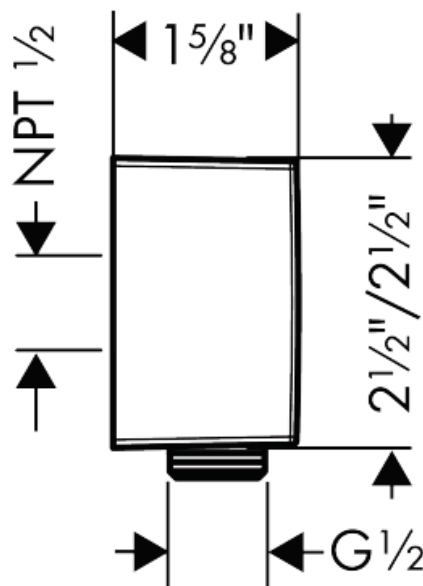

FixFit
Wall Outlet Square with Check Valves
 Finishes : **chrome** Part no. : **26455001**

Description

Features

- non-return valve
- 1/2" NPT

Item details

Compliance

Product image

Scale drawing

FixFit
Wall Outlet Square with Check Valves
Finishes : chrome Part no. : 26455001

Exploded drawing

Year of production: >01/18

FixFit

Wall Outlet Square with Check Valves

Finishes : **chrome** Part no. : **26455001**

Spare parts list

Year of production: >01/18

| Pos. | Description | Part no. | Price | PU |
|------|--------------------------------|----------|-------|----|
| 1 | connection angel | 98531001 | - | 1 |
| 2 | set of non return valves DW 15 | 94074000 | - | 1 |