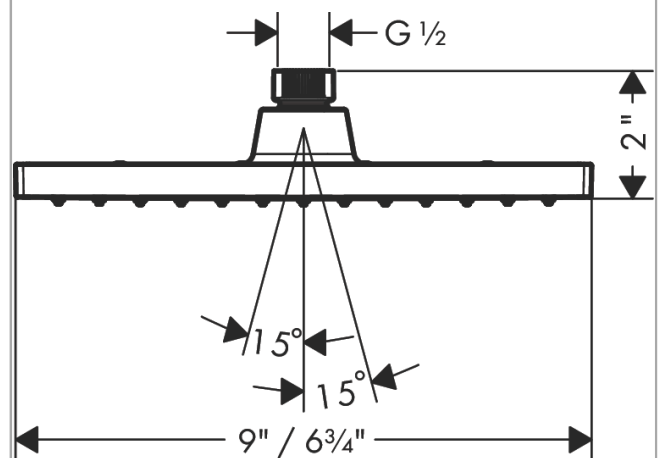

Vernis Shape
Showerhead 230 1-Jet 1.75 GPM
 Surface: **chrome** Part no. : **26283001**

Description

Features

- Shower head size: 230 x 170 mm
- Spray modes: Rain
- 114 no-clog spray channels
- Flow: 1.75 GPM (6.6 L/Min)
- Showerhead removable for cleaning

Item details

Technology

Compliance

Product image

Scale drawing

Vernis Shape
 Showerhead 230 1-Jet 1.75 GPM
 Surface: chrome Part no. : 26283001

Exploded drawing

Year of production: >04/21

Vernis Shape
Showerhead 230 1-Jet 1.75 GPM
 Surface: **chrome** Part no. : **26283001**

Spare parts list

Year of production: >04/21

Pos.	Description	Part no.	Price	PU
1	filter packing	94246000	-	1