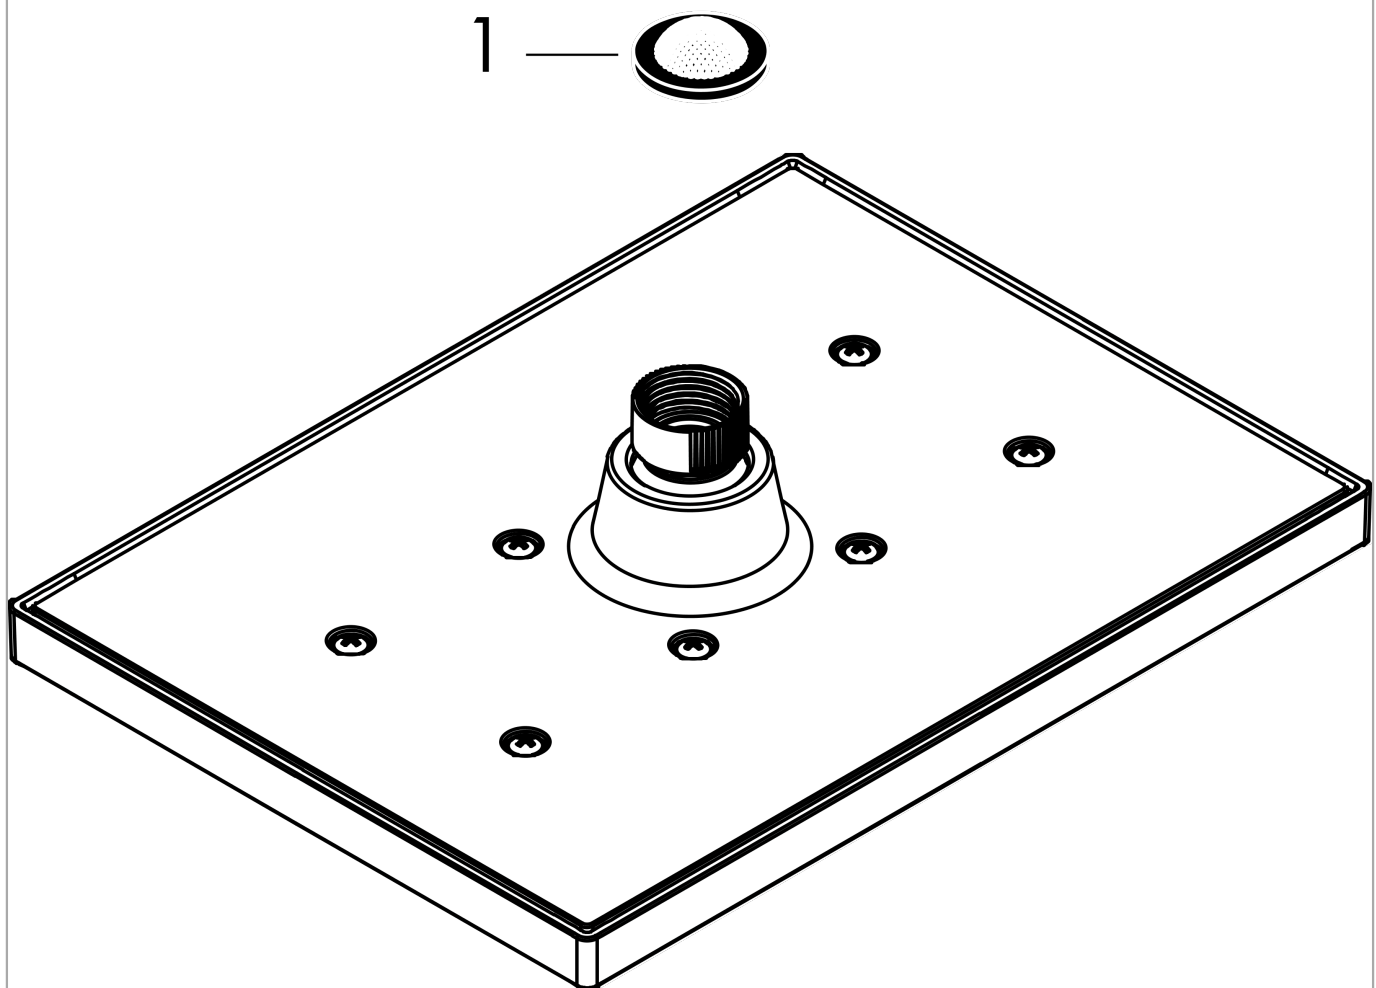

Vernis Shape
Showerhead 230 1-Jet 1.75 GPM
 Surface: **chrome** Part no. : **26283001**

Description

Features

- Shower head size: 230 x 170 mm
- Spray modes: Rain
- 114 no-clog spray channels
- Flow: 1.75 GPM (6.6 L/Min)
- Showerhead removable for cleaning

Item details

Technology

Compliance

Product image

Scale drawing

Vernis Shape
 Showerhead 230 1-Jet 1.75 GPM
 Surface: chrome Part no. : 26283001

Exploded drawing

Year of production: >04/21

Vernis Shape
Showerhead 230 1-Jet 1.75 GPM
 Surface: **chrome** Part no. : **26283001**

Spare parts list

Year of production: >04/21

Pos.	Description	Part no.	Price	PU
1	filter packing	94246000	-	1